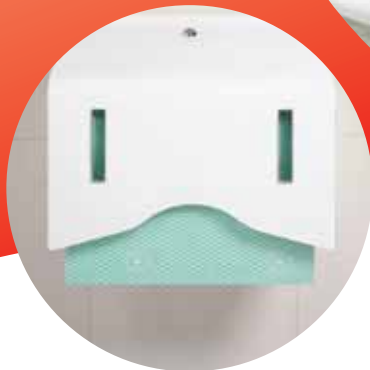

WYPALL* Colour Coded Wipers

Reusable, absorbent wipers

Now thicker
& more
absorbent

WYPALL*
BRAND