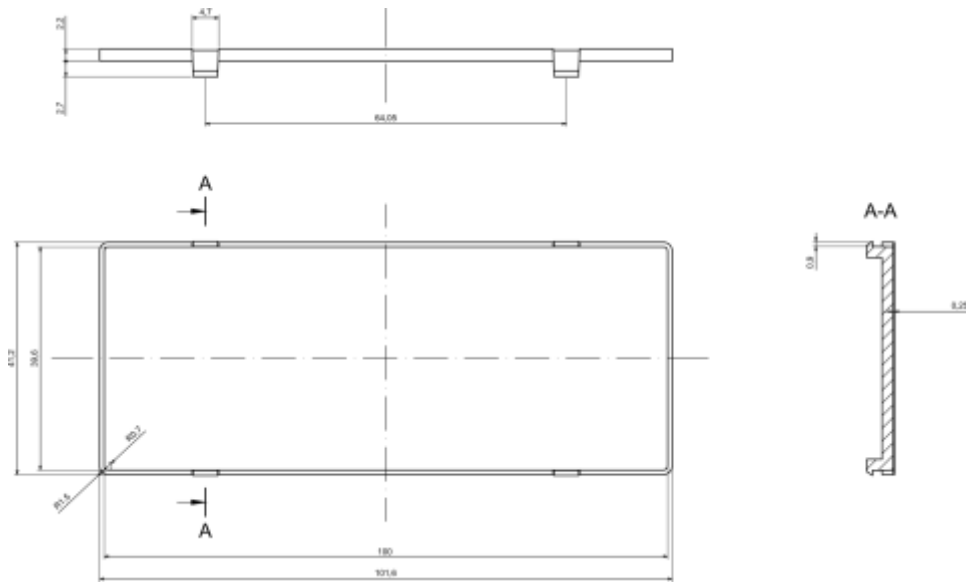

Datasheet

RS PRO Accessories for DIN rail

Stock number: 2069069

EN

Product Details

Transparent Red filter made of ABS for ZD1006 enclosure.

Features and Benefits

- Transparent ABS filter
- Easy customization

Category	Accessories
Type	Full
Material	ABS
Height	4.9 mm
Width	41.2 mm
Length	101.6 mm
Color	Red (cz)
Standards Met	RoHS Compliant
Certificate number	

CE