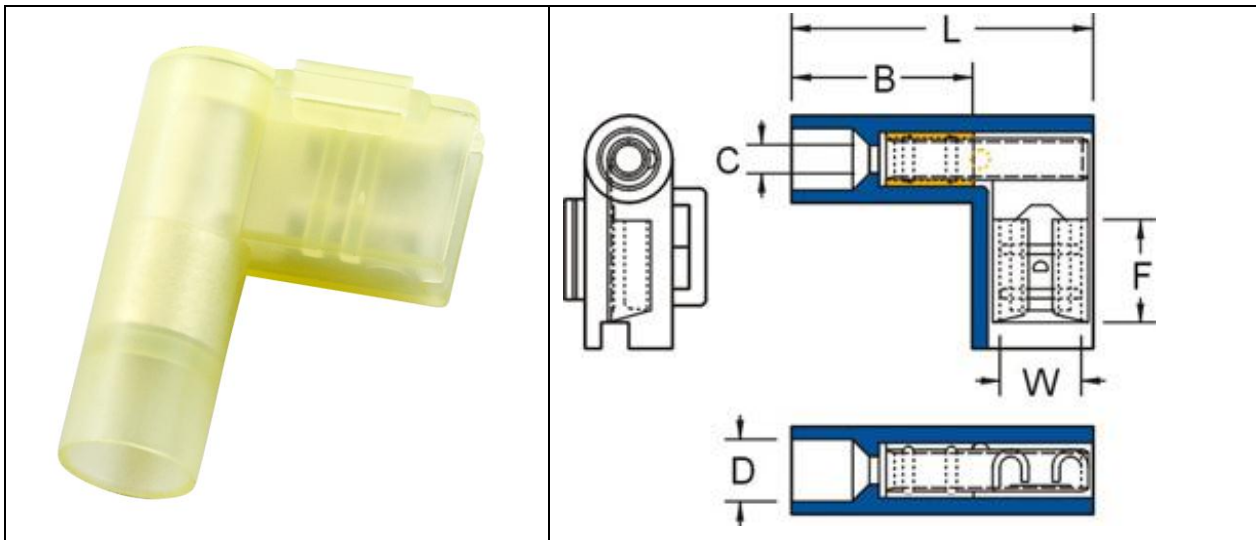

# RS PRO NYLON-INSULATED DOUBLE CRIMP FLAG FEMALE DISCONNECTORS

Stock number: 178-8347

MAXIMUM ELECTRIC CURRENT:

A.W.G.	12	10
AMP.	20	24

MAXIMUM ELECTRICAL RATING: 105° C 300 VOLTS MAX.

INSULATION MATERIAL: NYLON

TERMINAL MATERIAL: BRASS

INSULATION COLOR: YELLOW

WIRE RANGE A.W.G. mm <sup>2</sup>	ITEM NO.	NEMA TAB	DIMENSION inch(mm)					
			W	F	L	B	D	T
12-10 A.W.G.	178-8347	.032X.250 (0.8X6.35)	0.26	0.295	0.906	0.512	0.248	0.016
4-6 mm <sup>2</sup>			6.6	7.5	23	13	6.300	0.4