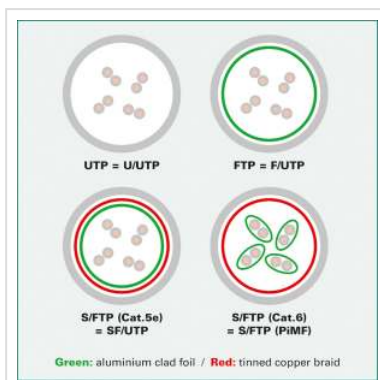

ROLINE S/FTP Patch Cord Cat.6A (Class EA), solid, grey, 70 m

Product No.	21.15.0873
Manufacturer	ROLINE
Manufacturer No.	21.15.0873
EAN (single piece)	7611990124190

roline[®]
Designed for Professionals

Cat.6A
Class EA

S/FTP

Patch cable for networking connections between devices

- Prepared double shielded Twisted Pair cable with screened RJ-45 connectors on both ends
- Durable due to moulded kink protection
- Suitable for PoE applications and multimedia applications where the extension is working over TP
- High quality plugs with gold plated contacts
- Contact settings 1:1, in accordance with the EIA/TIA 568 standard
- Construction: 4-pair solid copper wire, complete braid shielding, pairs shielded with aluminium clad polyester foil

Technical specifications

Manufacturer	ROLINE
Product group	Twisted Pair Cable
Product type	S/FTP Patchcord
Colour	grey
Length	70 m

Shield type	PiMF
Transfer quality	Cat6A / Class EA
Quantity of wires	8
Conductor type	Solid wire
Crossed	No
Cable LSOH	No
Side 1 Connector Type	RJ-45
Side 1 Connector Gender	Male
Side 2 Connector Type	RJ-45
Side 2 Connector Gender	Male
Connector Type RJ45	Standard