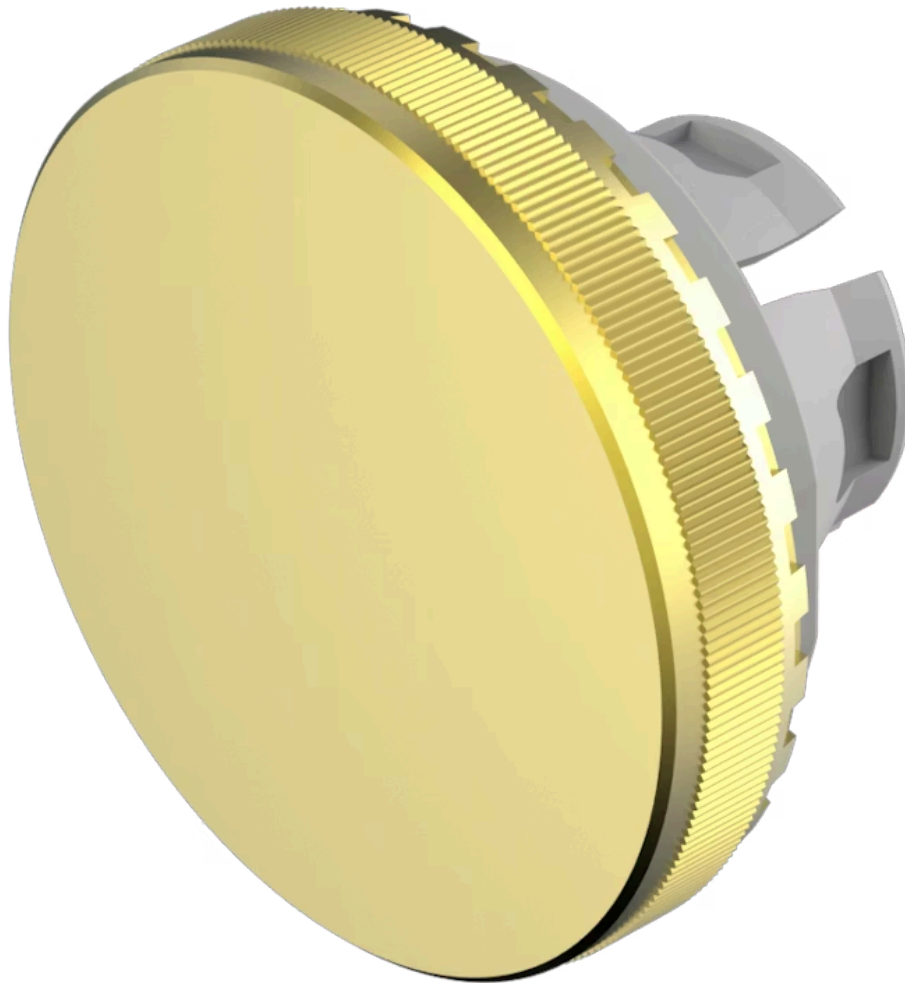

# Lens

84-  
7201.400

Distribution by  
Rs-online

<https://rs-online.eao.com/component/84-7201.4...>

Your product:

---

## 84-7201.400 Lens

### OPERATING-/INDICATION PART

**Lens colour:** Gold

**Lens material:** Aluminium

**Lens illumination:** Non illuminated

**Lens shape:** Flush

**Lens optics:** opaque

**Lens type:** Level with front bezel

**Symbol:** No Symbol

### OTHER

**Short Description:**

Lens, Ø 19.7 mm, Non illuminated, No Symbol, Gold, Flush, Aluminium

**Dimension:**

Ø 19.7 mm

**Hints:**

The colour of anodised aluminium parts can vary due to technical production reasons