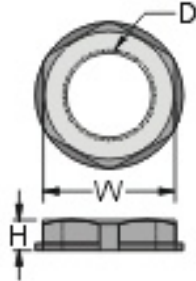

## Locknut

- Material: UL approved Nylon 66, 94V-2
- Color: Black, available in other colors.

RS PART NUMBER	DESCRIPTION	W	H	COLOR	Packsize
8229697	PG7 Grey locknut IP68	18.1	5.1	GREY	25
8229690	PG9 Grey locknut IP68	21	5.1		
8229694	PG11 Grey locknut IP68	24	5.1		
8229704	PG13.5 Grey locknut IP68	27	6.1		
8229707	PG16 Grey locknut IP68	30	6.1		
8229701	PG21 Grey locknut IP68	36	7.1		
8229710	PG29 Grey locknut IP68	46.2	8		
8229713	PG7 Black locknut IP68	18.1	5.1	BLACK	
8229717	PG9 Black locknut IP68	21	5.1		
8229726	PG11 Black locknut IP68	24	5.1		
8229729	PG13.5 Black locknut IP68	27	6.1		
8229723	PG16 Black locknut IP68	30	6.1		
8229732	PG21 Black locknut IP68	36	7.1		
8229735	PG29 Black locknut IP68	46.2	8		