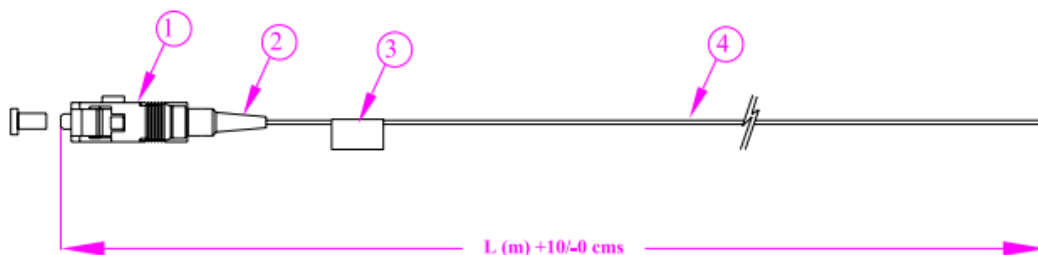

Datasheet

Fibre Optic Cable Assembly

RS Stock number 536-8604

Dimensions (mm)

No.	Description	QTY
1	SC Connector	1
2	SC 900mm Boot	1
3	Identification Label	1
4	900mm Tight buffered fibre (Lm)	1

Optical Performance

Multimode :(@ 1300nm)
 Max IL : 0.30dB Typical: 0.20dB
 Singlemode: (@1310nm and/or 1550nm)
 E-2000: Max. IL-0.30dB
 Typical: 0.20dB
 Return Loss: >50dB
 RoHS Compliant
 Coiling Diameter: Coiling Diameter of the Patchcord shall be greater than 200mm