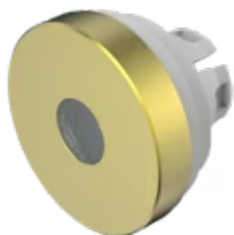

# Lens

84-  
7211.400

Distribution by  
Rs-online

<https://rs-online.eao.com/component/84-7211.4...>

Your product:

---

## 84-7211.400 Lens

### OPERATING-/INDICATION PART

**Lens colour:** Gold

**Lens material:** Aluminium

**Lens illumination:** Illuminated

**Lens shape:** Flush

**Lens optics:** opaque

**Lens type:** Level with front bezel

**Symbol:** No Symbol

### OTHER

**Short Description:** Lens, Ø 19.7 mm, Illuminated, No Symbol, Gold, Flush, Aluminium

**Dimension:** Ø 19.7 mm

**Hints:**

The colour of anodised aluminium parts can vary due to technical production reasons