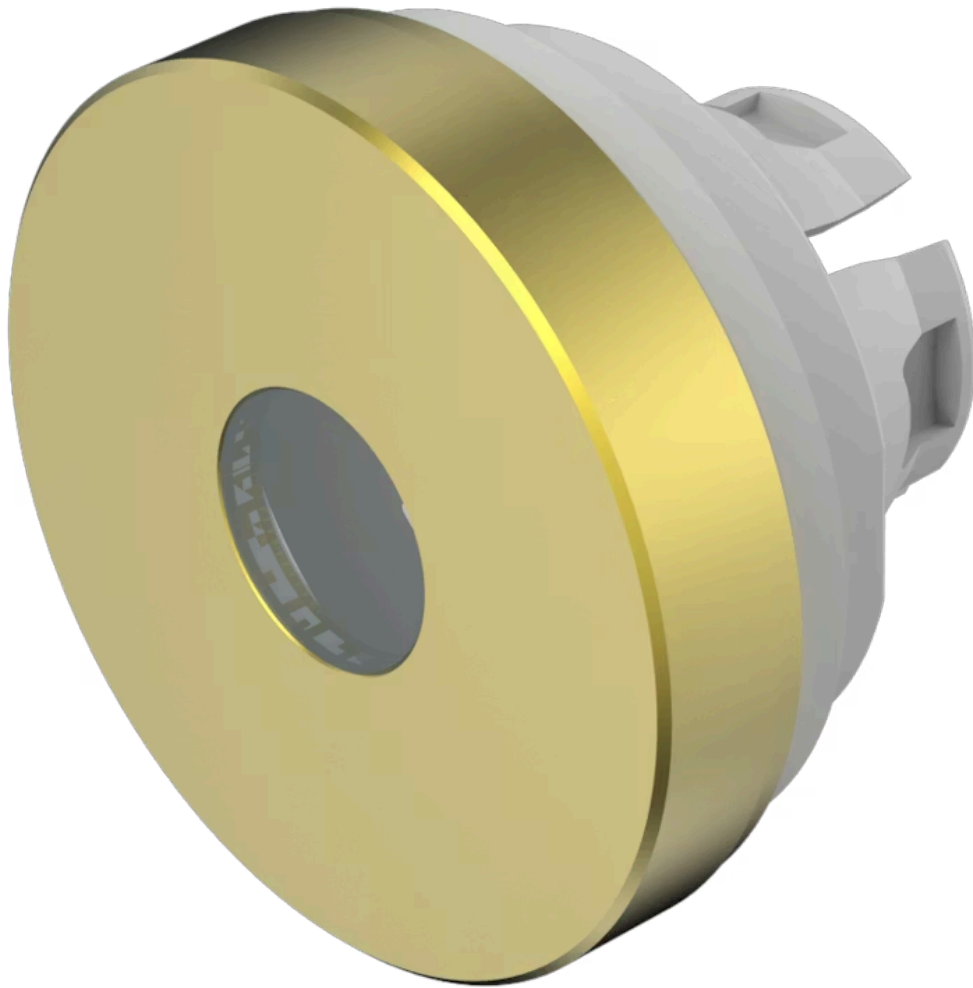

# Lens

84-  
7211.400

Distribution by  
Rs-online

<https://rs-online.eao.com/component/84-7211.4...>

Your product:

---

## 84-7211.400 Lens

### OPERATING-/INDICATION PART

**Lens colour:** Gold

**Lens material:** Aluminium

**Lens illumination:** Illuminated

**Lens shape:** Flush

**Lens optics:** opaque

**Lens type:** Level with front bezel

**Symbol:** No Symbol

### OTHER

**Short Description:** Lens, Ø 19.7 mm, Illuminated, No Symbol, Gold, Flush, Aluminium

**Dimension:** Ø 19.7 mm

**Hints:**

The colour of anodised aluminium parts can vary due to technical production reasons