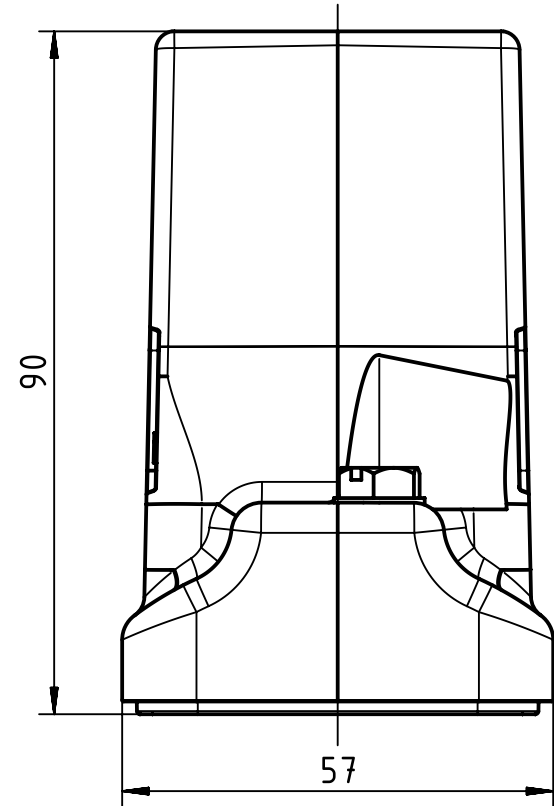

X (2:1)

Panel cut out

	All Dimensions in mm Original Size DIN A4		Scale 1:1	Free size tol.		Ref.
	All rights reserved Department EL PD - CN		Created by LONGL	Inspected by WENE	Standardisation TIEMANNA	Sub.
HARTING (Zhuhai) Manufacturing Co., Ltd. 519085 Zhuhai, China			Title Han 6HP Direct/B-HTE-M20			Date 2017-03-22
			Number 19 39 606 0445		State Final Release	Doc-Key / ECM-Nr. 100646316/UGD/003/B 500000117076
			Type TB			Rev. B
						Page 1/1