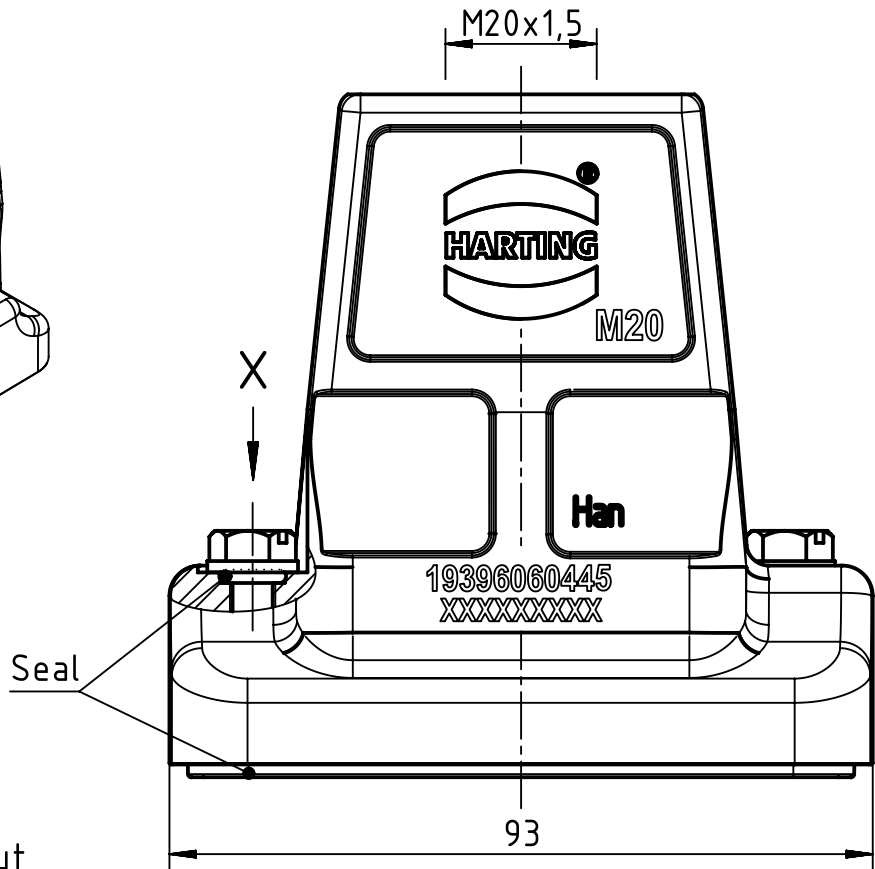

X (2:1)

Panel cut out

	All Dimensions in mm Original Size DIN A4		Scale 1:1	Free size tol.		Ref.
	All rights reserved Department EL PD - CN		Created by LONGL	Inspected by WENE	Standardisation TIEMANNA	Sub.
HARTING (Zhuhai) Manufacturing Co., Ltd. 519085 Zhuhai, China			Title Han 6HP Direct/B-HTE-M20			Date 2017-03-22
			Number 19 39 606 0445		State Final Release	Doc-Key / ECM-Nr. 100646316/UGD/003/B 500000117076
			Type TB			Rev. B
						Page 1/1