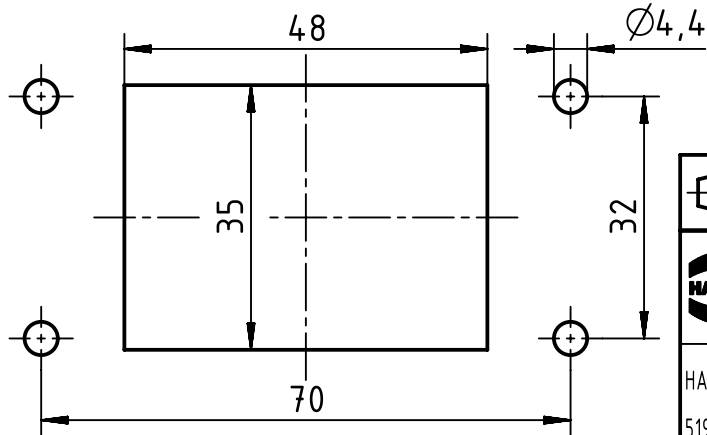

X (2:1)

Panel cut out

	All Dimensions in mm Original Size DIN A4		Scale 1:1	Free size tol.		Ref.
	All rights reserved Department EL PD - CN		Created by LONGL	Inspected by WENE	Standardisation TIEMANNA	Sub.
HARTING (Zhuhai) Manufacturing Co., Ltd. 519085 Zhuhai, China			Title Han 6HP Direct/B-HTE-M20			Date 2017-03-22
			Number 19 39 606 0445		State Final Release	Doc-Key / ECM-Nr. 100646316/UGD/003/B 500000117076
			Type TB			Rev. B
						Page 1/1