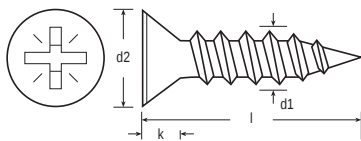

ENGLISH

Datasheet

Recessed Csk, Single Thread Chipboard Screw, A2 Stainless Steel

RS Stock No **1443515**
Size **6.0 x 80mm**

d1		3.5	4	5	6
d2	max.	7	8	10	12
k	max.	2.1	2.5	3	3.6
Recess	no.	2	2	2	3

Please view our full range listing below

RS Stock No	Size (mm)	RS Stock No	Size (mm)
1443507	3.5 x 20	7976232	5.0 x 50
1443508	3.5 x 25	7976241	5.0 x 60
1443509	3.5 x 30	7976244	5.0 x 70
7976229	4.0 x 25	1443512	5.0 x 80
7976222	4.0 x 30	1443513	5.0 x 100
7976226	4.0 x 40	1443514	6.0 x 60
7976235	4.0 x 50	7976248	6.0 x 70
1443510	4.0 x 60	1443515	6.0 x 80
1443511	5.0 x 30	1443516	6.0 x 100
7976238	5.0 x 40		