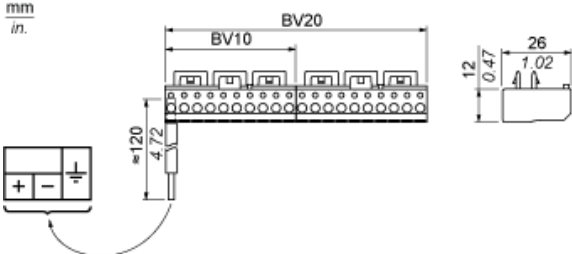

## Main

Range of product	Advantys Telefast ABE7
Accessory / separate part designation	Additional snap-on terminal block
Accessory / separate part type	Terminal block
Accessory / separate part category	Connection accessories
Accessory / separate part destination	Connection sub-base
Terminal block type	10 screw terminals
Quantity per set	Set of 5

Dimensions

ABE7	mm	in.
BV20 / BV20E	102	4.02
BV10 / BV10E	51	2.01