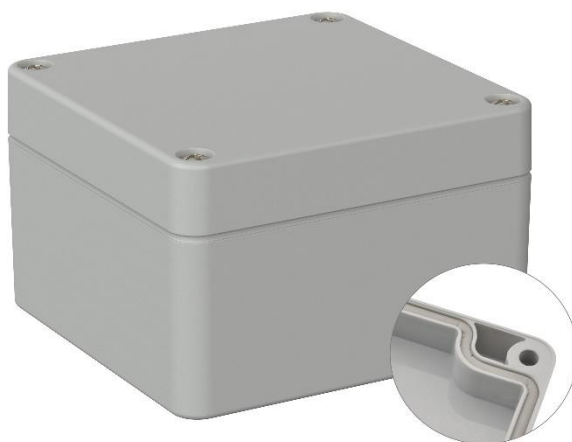

# RS PRO Polycarbonate Enclosure, Light Grey, IP65

Stock No: 201-0151

## Technical Specifications:

Body Material	Polycarbonate
Length	122 mm
Width	120 mm
Height	85 mm
IP	IP65
Colour	Light Grey