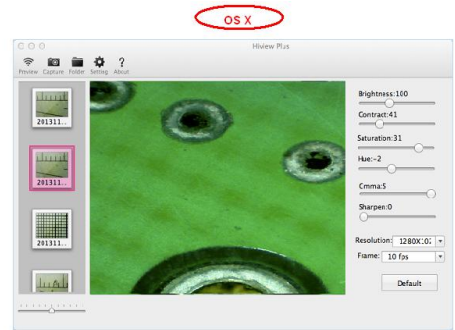

USB Information

Frame Rate Up to 1.30Mpixel—1280x1024,640x480,320x240
[15fps\(1280x1024\),30fps\(640x480\)](#) 320x240

Interface USB 2. 0

MiniUSB Cable for recharging 1.2m

HOW TO INSTALL APPS (Example)

For *iPad* and *iPhone*: search “Mic-Fi” in App Store to download an install the app.
 For *Android’s Smart-Phone* and *Tablet*: search “Mic-Fi” in Google Play to download an install the app.