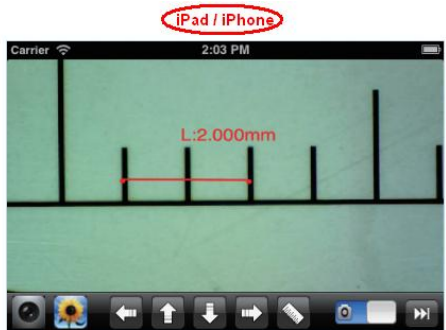

Wi-Fi information

Operation system	Windows ,OS X, iOS , Android
Photo and Video Resolution	1.3MPixels-- 1280x1024(MJPG),640x480(MJPG), 320x240
Frame Rate	15fps@1280x1024,30fps@640x480 320x240
Protocol	IEEE 802.11 b/g/n standards compliant
Wireless Transmission Distance	up to 5m
Transmit Power	11n HT40 MCS7: +13 dBm , 11b CCK: +18 dBm , 11g OFDM: +15 dBm
Data Rate	802.11n: up to 150Mbps , 802.11b: 1, 2, 5,5, 11Mbps , 802.11g: 6, 9, 12, 18, 24, 36, 48, 54Mbps
Frequency Range	2.400 ~ 2.4835GHz
Power Consumption	Max 2.5W
Frame Rate	10fps~30fps
Li-ion Battery	ContinuousWorking Time—Appx.3 Hours, Full Charging Time—Appx.3 Hours
Power Source	DC5.0V/1A
Dimension	12x6.5x2.5cm
Weight	150g

USB Information

Frame Rate Up to 1.30Mpixel—1280x1024,640x480,320x240
[15fps\(1280x1024\),30fps\(640x480\)](#) 320x240

Interface USB 2. 0

MiniUSB Cable for recharging 1.2m

HOW TO INSTALL APPS (Example)

For *iPad* and *iPhone*: search “Mic-Fi” in App Store to download an install the app.
 For *Android’s Smart-Phone* and *Tablet*: search “Mic-Fi” in Google Play to download an install the app.