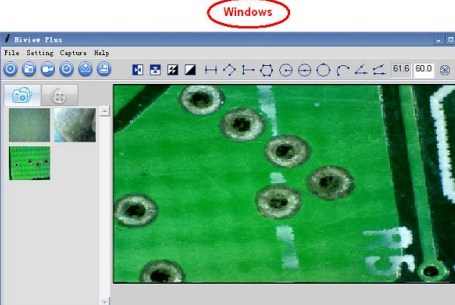

USB Information

Frame Rate Up to 1.30Mpixel—1280x1024,640x480,320x240
[15fps\(1280x1024\),30fps\(640x480\)](#) 320x240

Interface USB 2. 0

MiniUSB Cable for recharging 1.2m

HOW TO INSTALL APPS (Example)

For *iPad* and *iPhone*: search “Mic-Fi” in App Store to download an install the app.
 For *Android’s Smart-Phone* and *Tablet*: search “Mic-Fi” in Google Play to download an install the app.