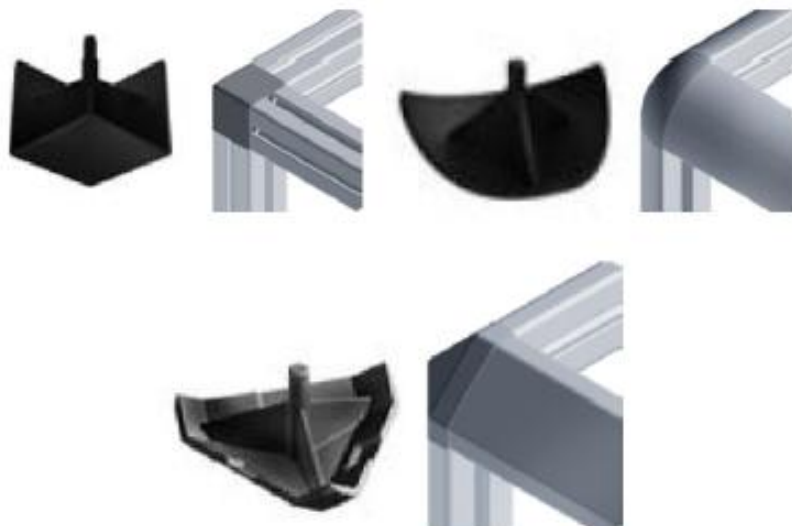

3 Way Connection Caps

For Profile 40, groove size 8 system ONLY

RS Article no.	Product Description	Compatible with groove size	Product system	Structural element type
7675709	3-way connection 40mm, Square with cap	8	40	Connector Bracket & Joint
7675702	3-way connection, 40mm, Dome with Cap	8	40	Connector Bracket & Joint
7675705	3-way connection, 40mm, angle with cap	8	40	Connector Bracket & Joint