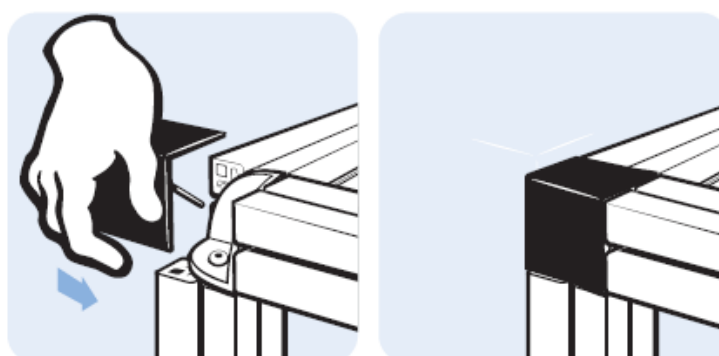

3 Way Connection Caps

For Profile 40, groove size 8 system ONLY

RS Article no.	Product Description	Compatible with groove size	Product system	Structural element type
7675709	3-way connection 40mm, Square with cap	8	40	Connector Bracket & Joint
7675702	3-way connection, 40mm, Dome with Cap	8	40	Connector Bracket & Joint
7675705	3-way connection, 40mm, angle with cap	8	40	Connector Bracket & Joint