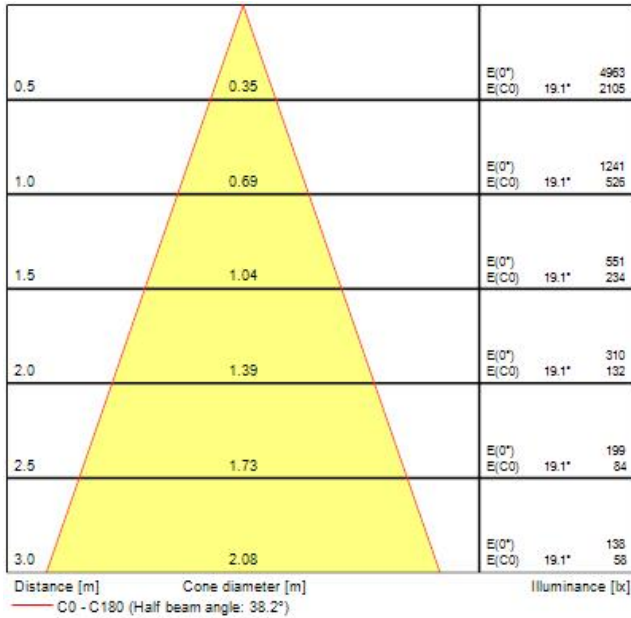

SylFire LED

SYLFIRE LED CRH FIX 3000K DIMMABLE DC

0059807

PHOTOMETRY