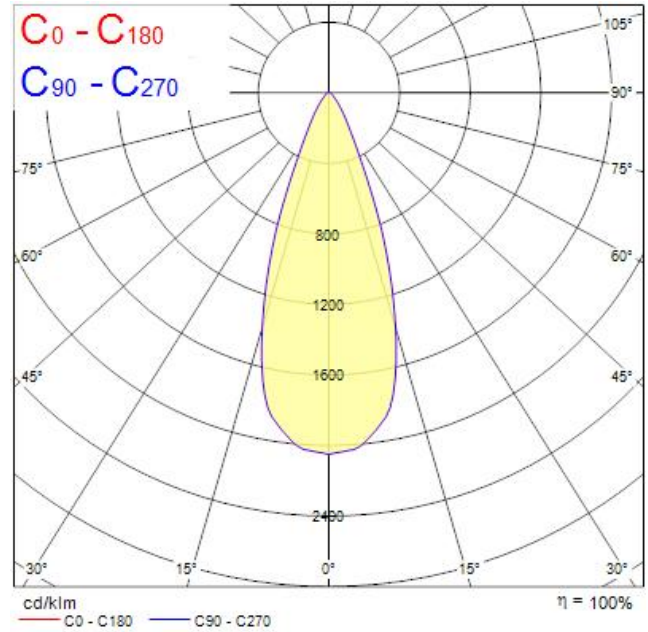

SylFire LED

SYLFIRE LED CRH FIX 3000K DIMMABLE DC

0059807

PHOTOMETRY