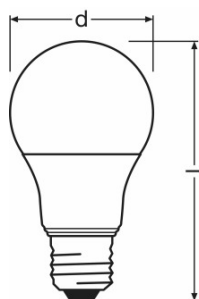

Light technical data

Warm-up time (60 %)	< 0.50 s
Starting time	< 0.5 s

Dimensions & weight

Overall length	120.0 mm
Diameter	60.0 mm
Outer bulb	A60
Length	120.0 mm

Lifespan

Product datasheet

Nominal lamp life time	25000 h
Rated lamp life time	25000 h
Number of switching cycles	100000
Lumen main.fact.at end of nom.life time	0.70
Lumen maintenance at end of service life	0.70