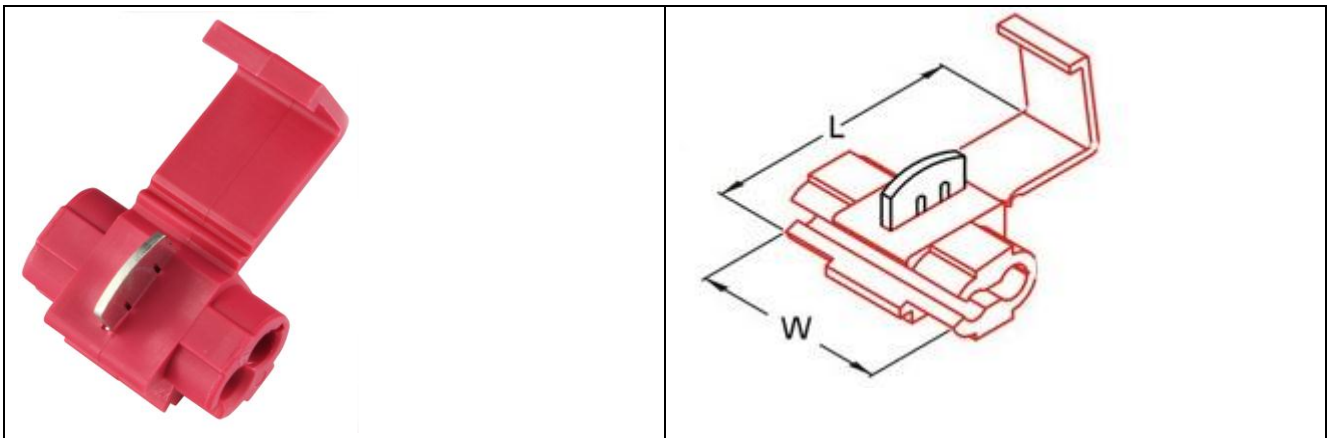

EN

Datasheet

RS PRO QUICK SPLICE CONNECTORS

Stock number: 178-7181

MAXIMUM ELECTRIC CURRENT:

A.W.G.	22	20	18
AMP.	9	12	17

MAXIMUM ELECTRICAL RATING: 105° C 600 VOLTS MAX.

INSULATION MATERIAL: PP

TERMINAL MATERIAL: BRASS

TERMINAL SURFACE TREATMENT: TIN PLATED

INSULATION COLOR: RED

WIRE RANGE A.W.G. mm ²	ITEM NO.	DIMENSION inch(mm)	
		W	L
22-18 A.W.G. 0.5-0.75 mm ²	178-7181	0.787 20	1.063 27