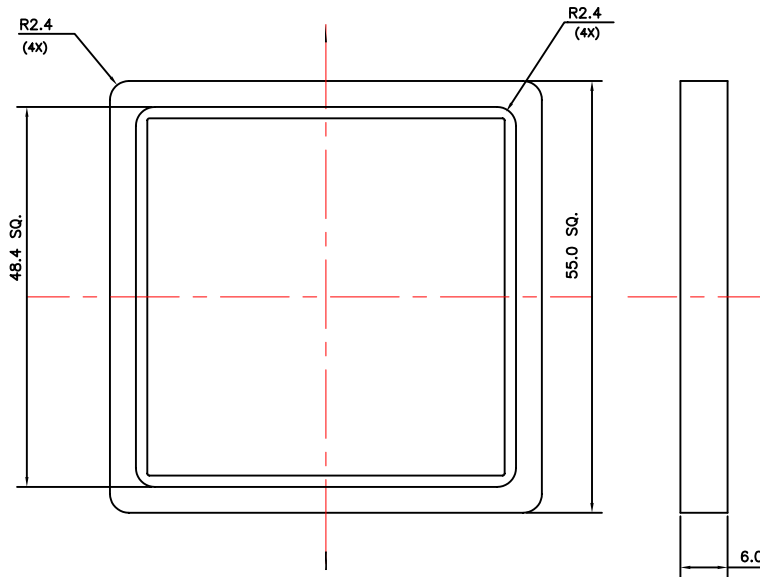

**MOUNTING FRAME 896-6908**

55x55mm Bezel for 896-6894 and 896-6898

**MOUNTING FRAME 896-6901**

72x72mm Bezel for 896-6894 and 896-6898