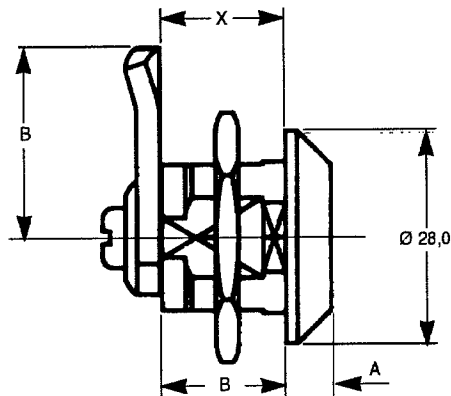

# Spanner Lock

0011/0016

0012/0017

0013/0018

DOUBLE BARB

SQUARE

TRIANGLE

FIXING HOLE SIZE

**PRODUCT REFERENCE NUMBERS**

| TYPE            | IP65 RATED<br>A = 6.0 B = 16.1 | PLASTIC BODY<br>A = 4.0 B = 18.1 | KEY NUMBER |
|-----------------|--------------------------------|----------------------------------|------------|
| 5mm DOUBLE BARB | 0011                           | 0016                             | 9304670    |
| 3mm DOUBLE BARB | 0014                           | 0019                             | 9304672    |
| 7mm SQUARE      | 0012                           | 0017                             | 9304671    |
| 8mm TRIANGLE    | 0013                           | 0018                             | 9304673    |

STANDARD MOVEMENTS: 1, 2

STANDARD FINISHES: BRIGHT CHROME

BLACK EPOXY

BLACK PLASTIC HOUSING WITH BLACK CHROME BARREL.

EACH LOCK IS SUPPLIED COMPLETE WITH A 0.3mm THICK NITRILE HEAD GASKET.

FOR DETAILS OF CAMS, KEYS AND OTHER ACCESSORIES PLEASE REFER TO SECTION 12