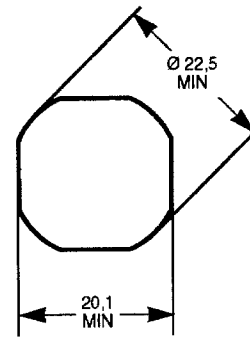

# Spanner Lock

0011/0016

0012/0017

0013/0018

DOUBLE BARB

SQUARE

TRIANGLE

FIXING HOLE SIZE

**PRODUCT REFERENCE NUMBERS**

| TYPE            | IP65 RATED<br>A = 6.0 B = 16.1 | PLASTIC BODY<br>A = 4.0 B = 18.1 | KEY NUMBER |
|-----------------|--------------------------------|----------------------------------|------------|
| 5mm DOUBLE BARB | 0011                           | 0016                             | 9304670    |
| 3mm DOUBLE BARB | 0014                           | 0019                             | 9304672    |
| 7mm SQUARE      | 0012                           | 0017                             | 9304671    |
| 8mm TRIANGLE    | 0013                           | 0018                             | 9304673    |

STANDARD MOVEMENTS: 1, 2

STANDARD FINISHES: BRIGHT CHROME

BLACK EPOXY

BLACK PLASTIC HOUSING WITH BLACK CHROME BARREL.

EACH LOCK IS SUPPLIED COMPLETE WITH A 0.3mm THICK NITRILE HEAD GASKET.

FOR DETAILS OF CAMS, KEYS AND OTHER ACCESSORIES PLEASE REFER TO SECTION 12