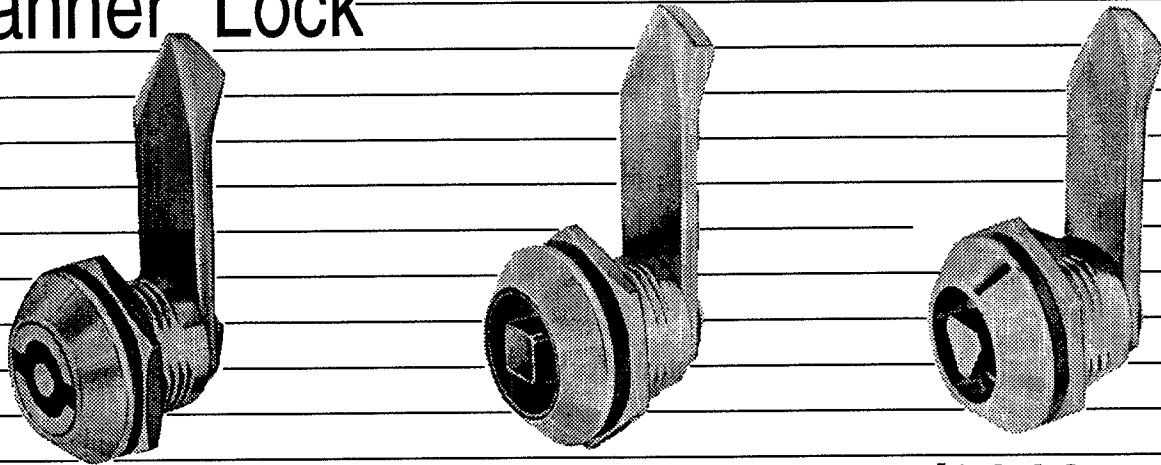

# Spanner Lock

0011/0016

0012/0017

0013/0018

DOUBLE BARB

SQUARE

TRIANGLE

FIXING HOLE SIZE

**PRODUCT REFERENCE NUMBERS**

| TYPE            | IP65 RATED<br>A = 6.0 B = 16.1 | PLASTIC BODY<br>A = 4.0 B = 18.1 | KEY NUMBER |
|-----------------|--------------------------------|----------------------------------|------------|
| 5mm DOUBLE BARB | 0011                           | 0016                             | 9304670    |
| 3mm DOUBLE BARB | 0014                           | 0019                             | 9304672    |
| 7mm SQUARE      | 0012                           | 0017                             | 9304671    |
| 8mm TRIANGLE    | 0013                           | 0018                             | 9304673    |

STANDARD MOVEMENTS: 1, 2

STANDARD FINISHES: BRIGHT CHROME

BLACK EPOXY

BLACK PLASTIC HOUSING WITH BLACK CHROME BARREL.

EACH LOCK IS SUPPLIED COMPLETE WITH A 0.3mm THICK NITRILE HEAD GASKET.

FOR DETAILS OF CAMS, KEYS AND OTHER ACCESSORIES PLEASE REFER TO SECTION 12