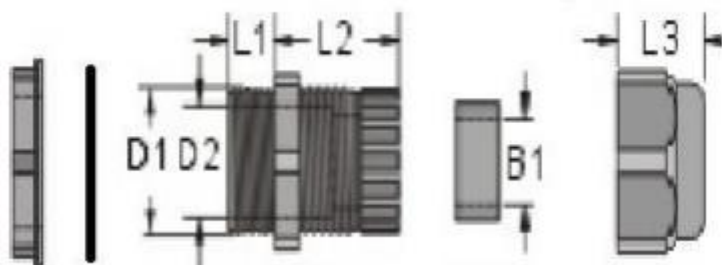

ENGLISH

Datasheet

Stock No: 822-9741

RS Pro Round Top Cable Gland

Features:

- Material: UL approved Nylon 66, 94V-2
- Colour: Grey, available in other colours
- Application: Suit a variety of applications, and diverse industries
- Function: Mount gland to pre-drilled panel hole, use locknut to fix gland on board, insert the cables in the seal, and then tighten up the nut to hold cables in position
- Simply and quickly fixed, high degree of the protection IP68 preventing dust and water
- PG THREAD (DIN STANDARD) WITH WASHER
- Protection: IP68 (only if the washer is assembled)