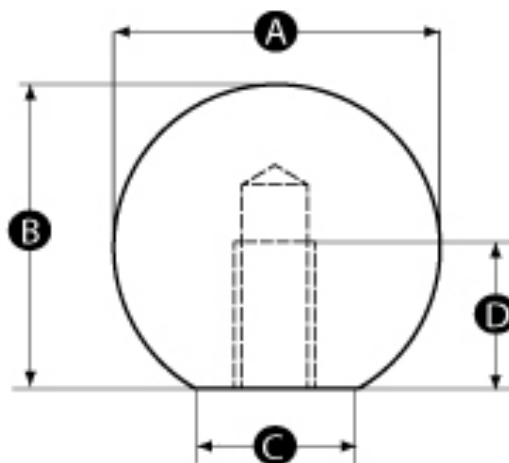

Datasheet

Push-fit Polished Stainless Steel Ball Knob

RS Stock No: 1443641

Specification

Material: Stainless steel - 304

Finish: Highly polished

Bore: Push-fit assembly

Stock no	A	B	C	D	Bore size (mm) - H7 Tolerance
1443639	16	15	8	10	4
1443640	16	15	8	10	5
1443641	20	18	12	12	5
1443642	20	18	12	12	6
1443643	25	23	15	16	6
1443644	25	23	15	16	8
1443645	32	29	18	20	6
1443646	32	29	18	20	8
1443648	38	35	22	24	6
1443649	38	35	22	24	8
1443647	38	35	22	24	10
1443650	44	37	32	28	10