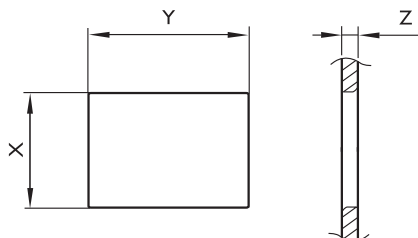

Products

B4MASK series | Double-pole switch 16A quick connection 6.3 black body grey bellow matt rocker

sample image

PRODUCT CODE: B4MASK52N1121000

Wiring diagrams

Terminal type

accessories

Body colour

Cut out (mm)

Termination

Z	Y	X
0.7-1.25	30.2 +0.1	22.0 +0.2-0
1.25-2.0	30.6 +0.1	22.0 +0.2-0
2.0-3.0	30.8 +0.1	22.0 +0.2-0