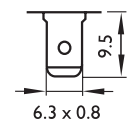

Products

B4MASK series | Double-pole switch 16A quick connection 6.3 black body grey bellow matt rocker

sample image

PRODUCT CODE: B4MASK52N1121000

Wiring diagrams

Terminal type

accessories

Body colour

Cut out (mm)

Termination

Z	Y	X
0.7-1.25	30.2 +0.1	22.0 +0.2-0
1.25-2.0	30.6 +0.1	22.0 +0.2-0
2.0-3.0	30.8 +0.1	22.0 +0.2-0