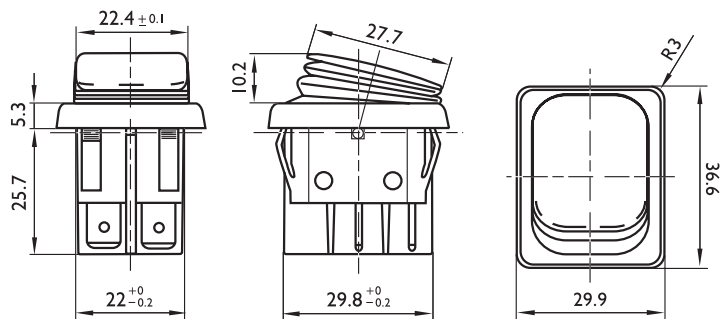

Products

B4MASK series | Double-pole switch 16A quick connection 6.3 black body grey bellow matt rocker

sample image

PRODUCT CODE: B4MASK52N1121000

Wiring diagrams

Terminal type

accessories

Body colour

Actuator colour

Marking

Marking colour

Rating

16 (8) A / 250 VAC
12 (10) A / 250 VAC - 5E4
T120/55 °C

20 A / 125 VAC
 3/4 HP - 125 VAC
 16 A / 250 VAC
 3/4 HP - 250VAC
 T105 °C

Approvals

Dimensions (mm)

Cut out (mm)

Termination

Z	Y	X
0.7-1.25	30.2 +0.1	22.0 +0.2-0
1.25-2.0	30.6 +0.1	22.0 +0.2-0
2.0-3.0	30.8 +0.1	22.0 +0.2-0