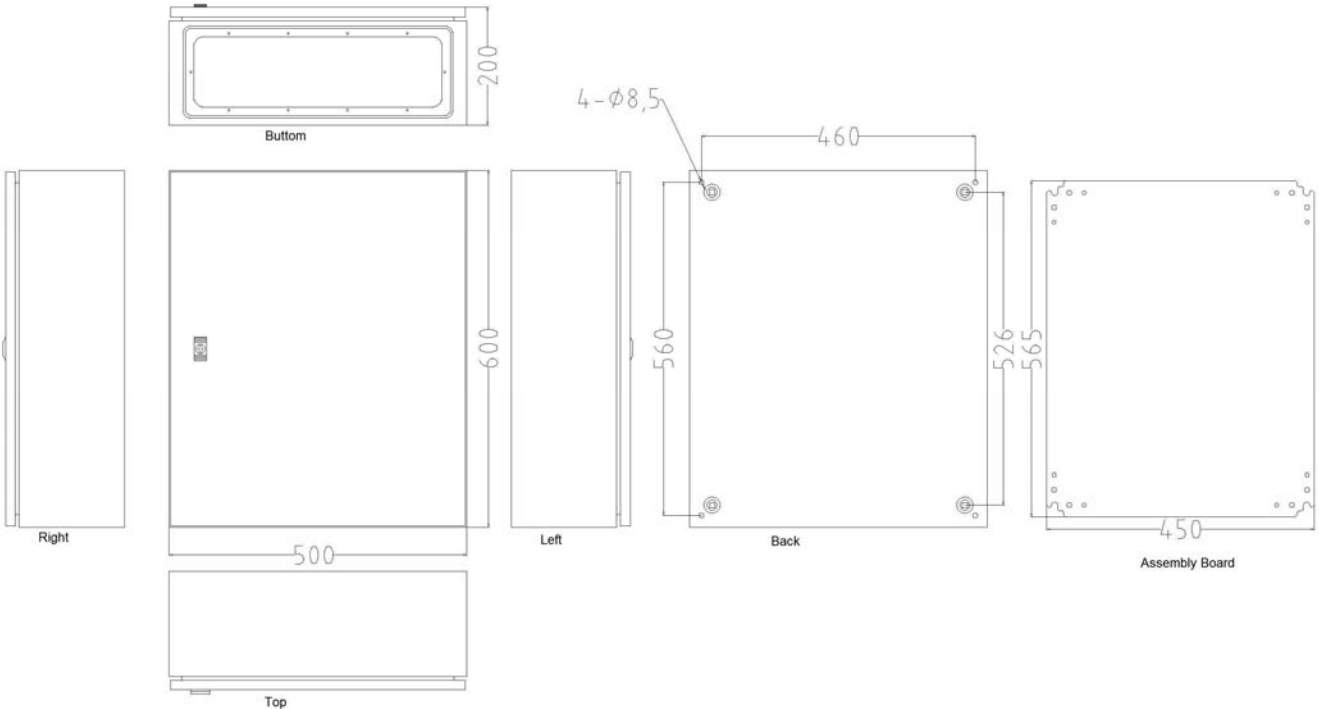

Mild Steel IP66 Wall Box, 600x500x200mm

unit: +/-0.8mm