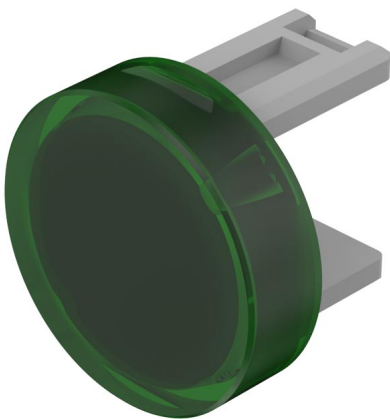

### 31-933.5 - Lens plastic

*Attention: The preview is based on a sample product. This can differ from your current configuration.*

### Other Attributes

Weight	0,001 kg
Dimension	Ø 15.8 mm

### Operating-/Indication part

Lens optics	transparent
Lens colour	green
Lens material	Plastic
Lens profile	flat
Lens illumination	illuminative