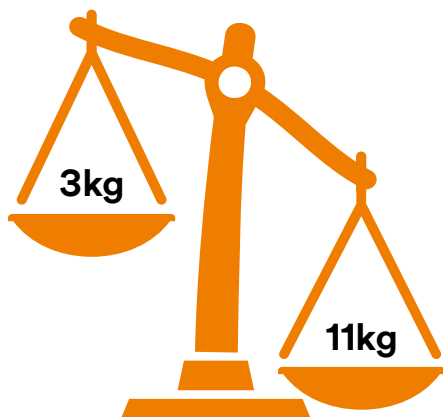

77 pads
3M HP-156
petroleum sorbent

146 pads
Competitive multi-layer,
heavy oil only sorbent

Kilograms (kg) of sorbent going into disposal

3kg
3M HP-156
petroleum sorbent

11kg
Competitive multi-layer,
heavy oil only sorbent