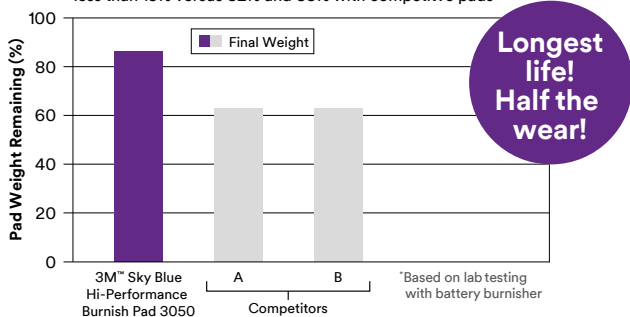

Burnishing: Durability

3M™ Sky Blue Hi-Performance Burnish Pad 3050

After burnishing 350,000 square feet of flooring, pad weight loss was less than 15% versus 32% and 33% with competitive pads*