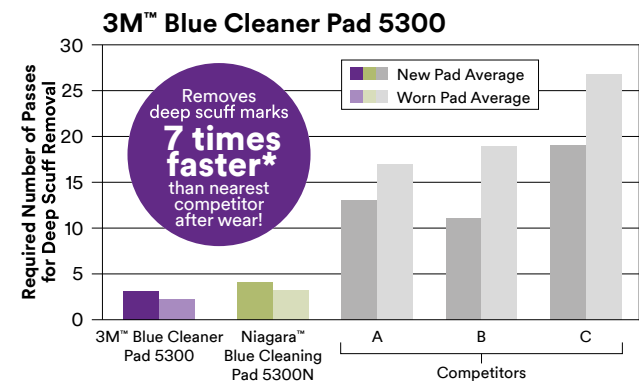

*Worn pad average