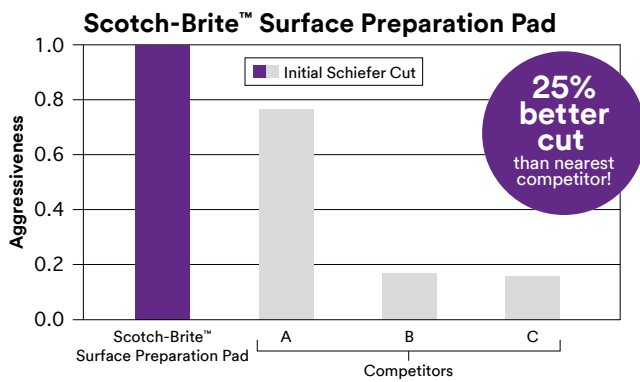

*Worn pad average