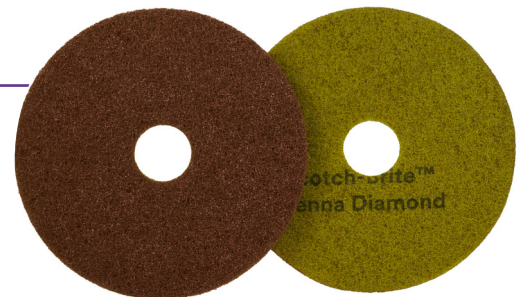

Burnishing: Durability

3M™ Sky Blue Hi-Performance Burnish Pad 3050

After burnishing 350,000 square feet of flooring, pad weight loss was less than 15% versus 32% and 33% with competitive pads*