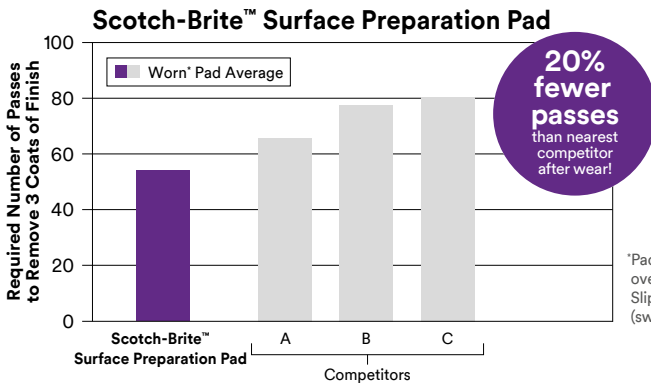

Floor Stripping: Aggressiveness

*Pads worn via 50 passes over 3M™ Safety-Walk™ Slip-Resistant Treads 610 (swing machine)

*Worn pad average

*Pads worn via 25 passes over 3M™ Safety-Walk™ Slip-Resistant Treads 610 (swing machine)

Burnishing: Durability

3M™ Sky Blue Hi-Performance Burnish Pad 3050

After burnishing 350,000 square feet of flooring, pad weight loss was less than 15% versus 32% and 33% with competitive pads*