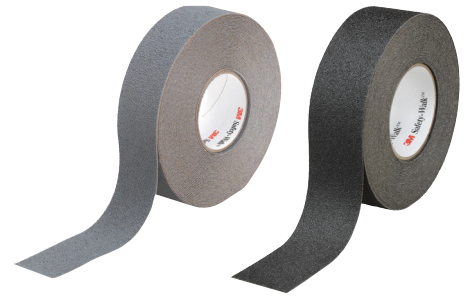

3M™ Safety-Walk™ Slip-Resistant Medium Resilient Tapes and Treads – 300 Series

A soft-textured, non-mineral, medium resilient surface bonded to a pressure-sensitive adhesive backed plastic film.

- For barefoot or shoe-traffic areas
- Non-mineral, medium-textured, slip-resistant polyolefin surface
- Textured resilient high-friction surface and durable adhesive provide long-lasting performance
- Applications include locker rooms, around hot tubs and pools, boats, personal watercraft, water skis, exercise equipment and conveyers
- Colours: Black and grey

Country	3M order code	Product no.	Product detail	Packout
EMEA	7100368380	310 Black	3M™ Safety-Walk™ Slip-Resistant Medium 25.4mm x 18.3m	4 rolls/case
EMEA	7100369066	310 Black	3M™ Safety-Walk™ Slip-Resistant Medium 50.8mm x 18.3m	2 rolls/case
EMEA	7100369006	310 Black	3M™ Safety-Walk™ Slip-Resistant Medium 101.6mm x 18.3m	1 roll/case
EMEA	7100368709	310 Black	3M™ Safety-Walk™ Slip-Resistant Medium 152.4mm x 18.3m	1 roll/case
EMEA	7100368400	310 Black	3M™ Safety-Walk™ Slip-Resistant Medium 304.8mm x 18.3m	1 roll/case
EMEA	7100368983	310 Black	3M™ Safety-Walk™ Slip-Resistant Medium 609.6mm x 18.3m	1 roll/case
EMEA	7100368818	310 Black	3M™ Safety-Walk™ Slip-Resistant Medium 609.6mm x 75m	1 roll/case
EMEA	7100368984	370 Grey	3M™ Safety-Walk™ Slip-Resistant Medium 25.4mm x 18.3m	4 rolls/case
EMEA	7100368924	370 Grey	3M™ Safety-Walk™ Slip-Resistant Medium 50.8mm x 18.3m	2 rolls/case
EMEA	7100369013	370 Grey	3M™ Safety-Walk™ Slip-Resistant Medium 101.6mm x 18.3m	1 roll/case
EMEA	7100368650	370 Grey	3M™ Safety-Walk™ Slip-Resistant Medium 152.4mm x 18.3m	1 roll/case
EMEA	7100368939	370 Grey	3M™ Safety-Walk™ Slip-Resistant Medium 304.8mm x 18.3m	1 roll/case
EMEA	7100368659	370 Grey	3M™ Safety-Walk™ Slip-Resistant Medium 609.6mm x 18.3m	1 roll/case
EMEA	7100369746	370 Grey	3M™ Safety-Walk™ Slip-Resistant Medium 710mm x 18.3m	1 roll/case
EMEA	7100368399	370 Grey	3M™ Safety-Walk™ Slip-Resistant Medium 810mm x 18.3m	1 roll/case
EMEA	7100368949	370 Grey	3M™ Safety-Walk™ Slip-Resistant Medium 914.4mm x 18.3m	1 roll/case