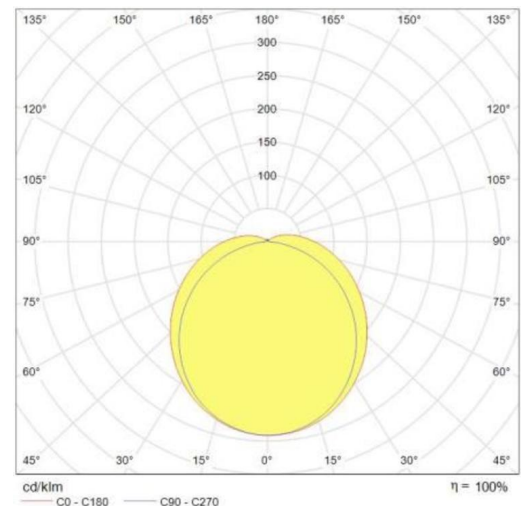

Order Code: TBS014

Performance Data	
Input Power (W)	28
Lumens (lm)	2500
System Efficacy (Lumens/Watt)	89
Rated Life (Hours)	30000
Colour Temperature (K)	4000
Colour Rendering (Ra)	80
Beam Angle (°)	160°

Electrical Data	
Input Voltage (V) ±10%	220-240

Safety Thermal	
Maximum Ambient Temperature (°C)	+40
Minimum Ambient Temperature (°C)	-20

Physical Data	
Lens Type	Thermal Plastic
Case Material	Aluminium Substrate
Dimensions (mm)	1800mm (T8) G13
Weight (kg)	0.330kg
IP Rating	IP20