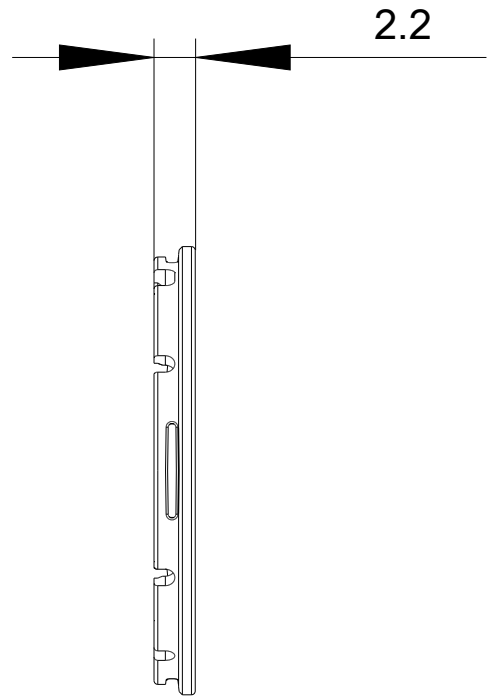

last modified:

09/12/2019