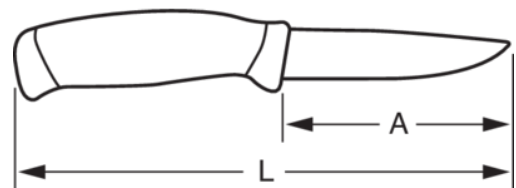

2446

**Tradesman Stainless-Steel Knives
with Dual-Component Orange
Handle - 15 Pcs/Counter Display**

PRODUCT DETAILS

- Comfortable two-component handle provides excellent grip
- Supplied with a practical sheath for belt carrying
- Special holster with double knife button
- Robust multipurpose knife with a solid stainless steel blade
- 100 mm blade length
- 220 mm Overall product length
- Available in 15 pieces per counter display

Follow the Fish!

PRODUCT ATTRIBUTES

Product	L	A	
2446	225 mm	100 mm	120 g