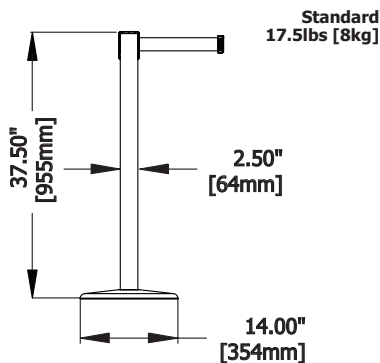

875 Popular

The 875 Popular post is a functional, cost effective post. This practical post is ideal for areas with high traffic levels.

Features

- UPVC plastic post available in 5 different colours (Black, Red, Yellow, Blue, White)
- 4-way connectivity
- Hard wearing cast iron branded base
- Constant torque webbing retraction
- Supplied with anti-tamper tape end as standard
- 2.3m of retractable webbing
- Accommodates the full range of sign holders

Applications

- Great for theme parks, attractions and tourist environments

height	955mm	tube O.D.	64mm
base dia.	354mm	weight	8kg