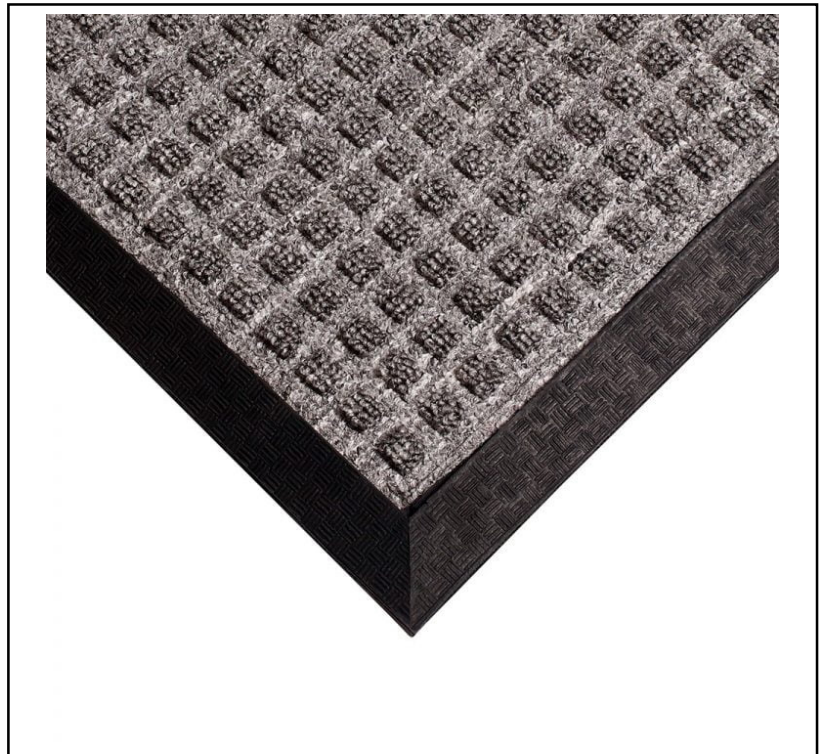

Features

- Heavy-duty entrance matting, ideal for office spaces and general workplaces.
- Raised, reinforced 'waffle' pattern scrapes dirt away from footwear, helping to reduce the amount of dirt/debris brought into the building.
- Exceptional moisture wiping properties. Able to retain up to 5.4 litres water/ m².
- Lipped edges to help reduce tripping hazards and rubber backing for slip-resistance.

RS PRO Heavy-duty Entrance Matting Grey 1.2m x 1.8m

RS Stock No.: 0726316

RS Professionally Approved Products bring to you professional quality parts across all product categories. Our product range has been tested by engineers and provides a comparable quality to the leading brands without paying a premium price.

- Heavy-duty entrance matting, ideal for office spaces and general workplaces.
- Raised, reinforced 'waffle' pattern scrapes dirt away from footwear, helping to reduce the amount of dirt/debris brought into the building.
- Exceptional moisture wiping properties. Able to retain up to 5.4 litres water/ m².
- Lipped edges to help reduce tripping hazards and rubber backing for slip-resistance.

General Specifications

Size	1.2 m x 1.8 m
Product Height	7 mm
Colour	Grey
Weight (kg)	10.2
Material	PP
Recycled Material Content %	20%
Backing	Natural and recycled rubber
Surface Finish	Waffle
Min. Operating Temperature	-20°C
Max. Operating Temperature	+130°C
Environmental Resistance	Suitable for indoor environments only
UV Resistance	Yes
Typical Applications	Entrance areas
Installation Method	Loose lay
Cleaning Method	Wash with cold water, use vacuum cleaner or use pressure pump to remove dirt.
Tensile Strength	2.75 to 3.25 MPa