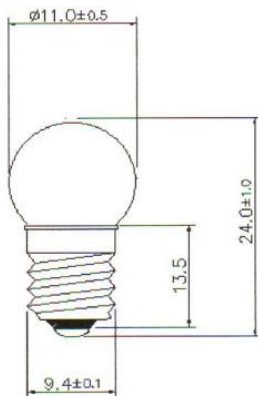

### Dimensions: (mm)

Structure	
Bulb Type	G3 ½ Clear
Bulb Diameter	11.5Max
Length	25.0Max
Base Type	E10

Design Characteristics	
Voltage	3.5V
Amperage	300mA $\pm$ 10%
Filament Type	Vacuum Type
Life Hours	1000Hours
Luminous Flux	6.0Lm $\pm$ 20%