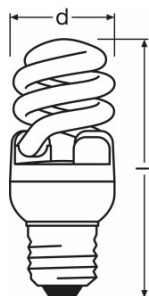

### Light technical data

Warm-up time (60 %)	20.00 s
Starting time	0.3 s

### Dimensions & weight

---

---

Product line drawing

## Product datasheet

Maximum diameter	41.0 mm
Overall length	102.0 mm
Product weight	50.00 g