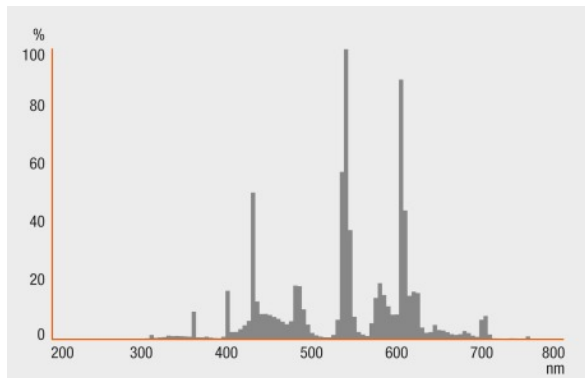

Product datasheet

Maximum diameter	41.0 mm
Overall length	102.0 mm
Product weight	50.00 g

Colors & materials

Lamp mercury content	1.4 mg

Temperatures

Ambient temperature range	0...+50 °C

Lifespan

Nominal lamp life time	8000 h
Rated lamp life time	8000 h
Number of switching cycles	8000

Additional product data

Spectral power distribution

Base (standard designation)	E27
Appropriate disposal acc. to WEEE	Yes
New article	NEW

Capabilities