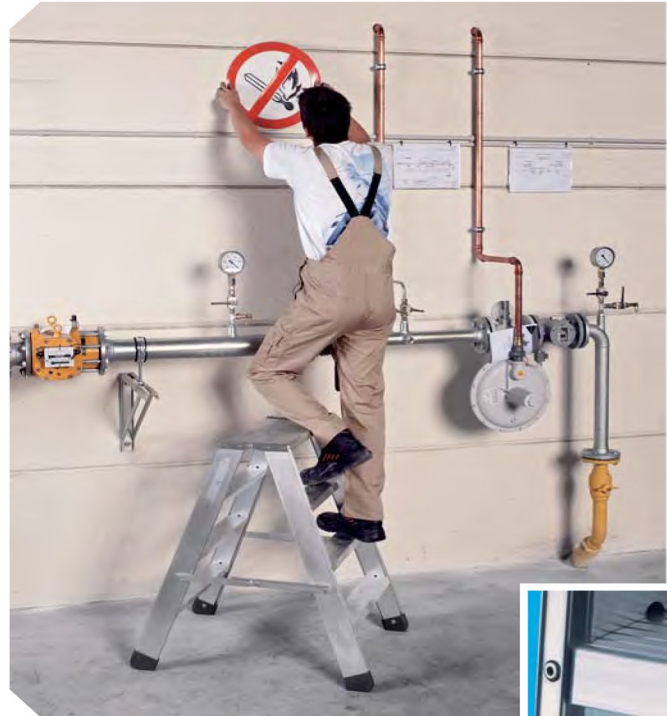

Safety steps, stools and work platforms

Z 500 Seventec 502 folding step stool

Safe, practical and quick to set up.

- Extra wide treads and comfortable surfaces to stand on.
- Stand safely on 85 mm deep treads.
- Double-sided.
- Platform with integrated hinge connection for maximum stability and rigidity.
- Rigid connection on both sides.
- Patented 7-point connection between tread and stile with reinforcing in the centre of the tread.

Platform height	m	0,43	0,65	0,86
Working height approx.	m	2,43	2,65	2,86
Overall base width	m	0,58	0,60	0,62
Number of treads		2 x 2	2 x 3	2 x 4
Weight	kg	4,0	6,0	7,5
Order No.		40372	40373	40374