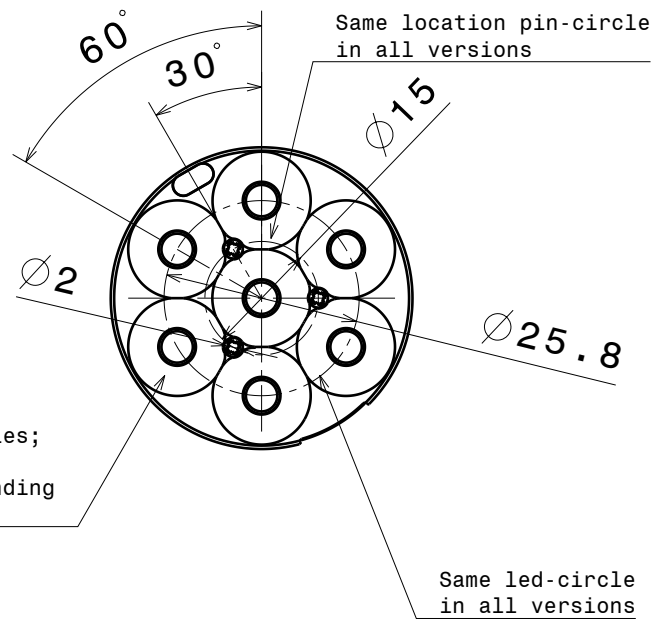

D

C

B

A

Anna-3

Anna-4

Anna-5

Anna-6

Anna-7

Same top side in all versions

Same location pin-circle in all versions

Number of cones varies; 3, 4, 5, 6 and 7pcs on bottom side depending the version.

Same led-circle in all versions

Material: PMMA

L
T
F
F

e
e
i
i
N
n

d

DRAWING TITLE

Datasheet Anna40-series Lens

DRAWN BY p	DATE 12.10.2010
CHECKED BY s n	DATE 12.10.2010
DESIGNED BY hh	DATE 30.07.2010

SIZE A4	DRAWING NUMBER -	REV 1
SCALE 1:1	WEIGHT (g)	SHEET 1/1

D

A

4

4

3

3

2

2