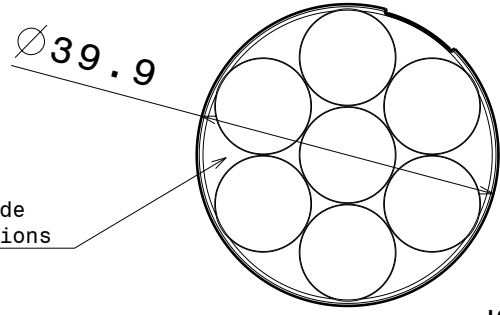

Anna-7

Same top side in all versions

Same location pin-circle in all versions

Number of cones varies; 3, 4, 5, 6 and 7pcs on bottom side depending the version.

Same led-circle in all versions

Material: PMMA