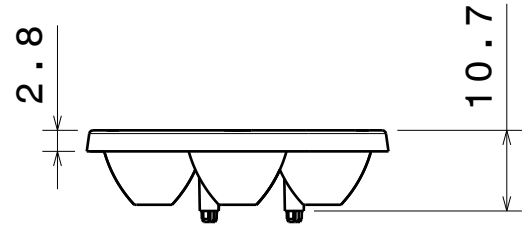

Anna-7

Same top side in all versions

Same location pin-circle in all versions

Number of cones varies; 3, 4, 5, 6 and 7pcs on bottom side depending the version.

Same led-circle in all versions

Material: PMMA

L
T
F
F

e
e
i
i
N
n

d

DRAWING TITLE

Datasheet Anna40-series Lens

DRAWN BY p	DATE 12.10.2010
CHECKED BY s n	DATE 12.10.2010
DESIGNED BY hh	DATE 30.07.2010

SIZE A4	DRAWING NUMBER -	REV 1
SCALE 1:1	WEIGHT (g)	SHEET 1/1