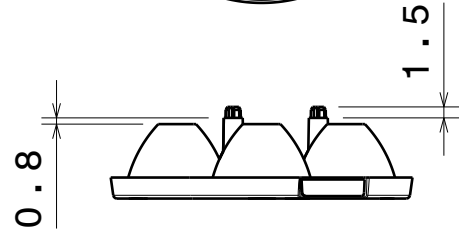

Anna-7

Same top side in all versions

Same location pin-circle in all versions

Number of cones varies; 3, 4, 5, 6 and 7pcs on bottom side depending the version.

Same led-circle in all versions

Material: PMMA