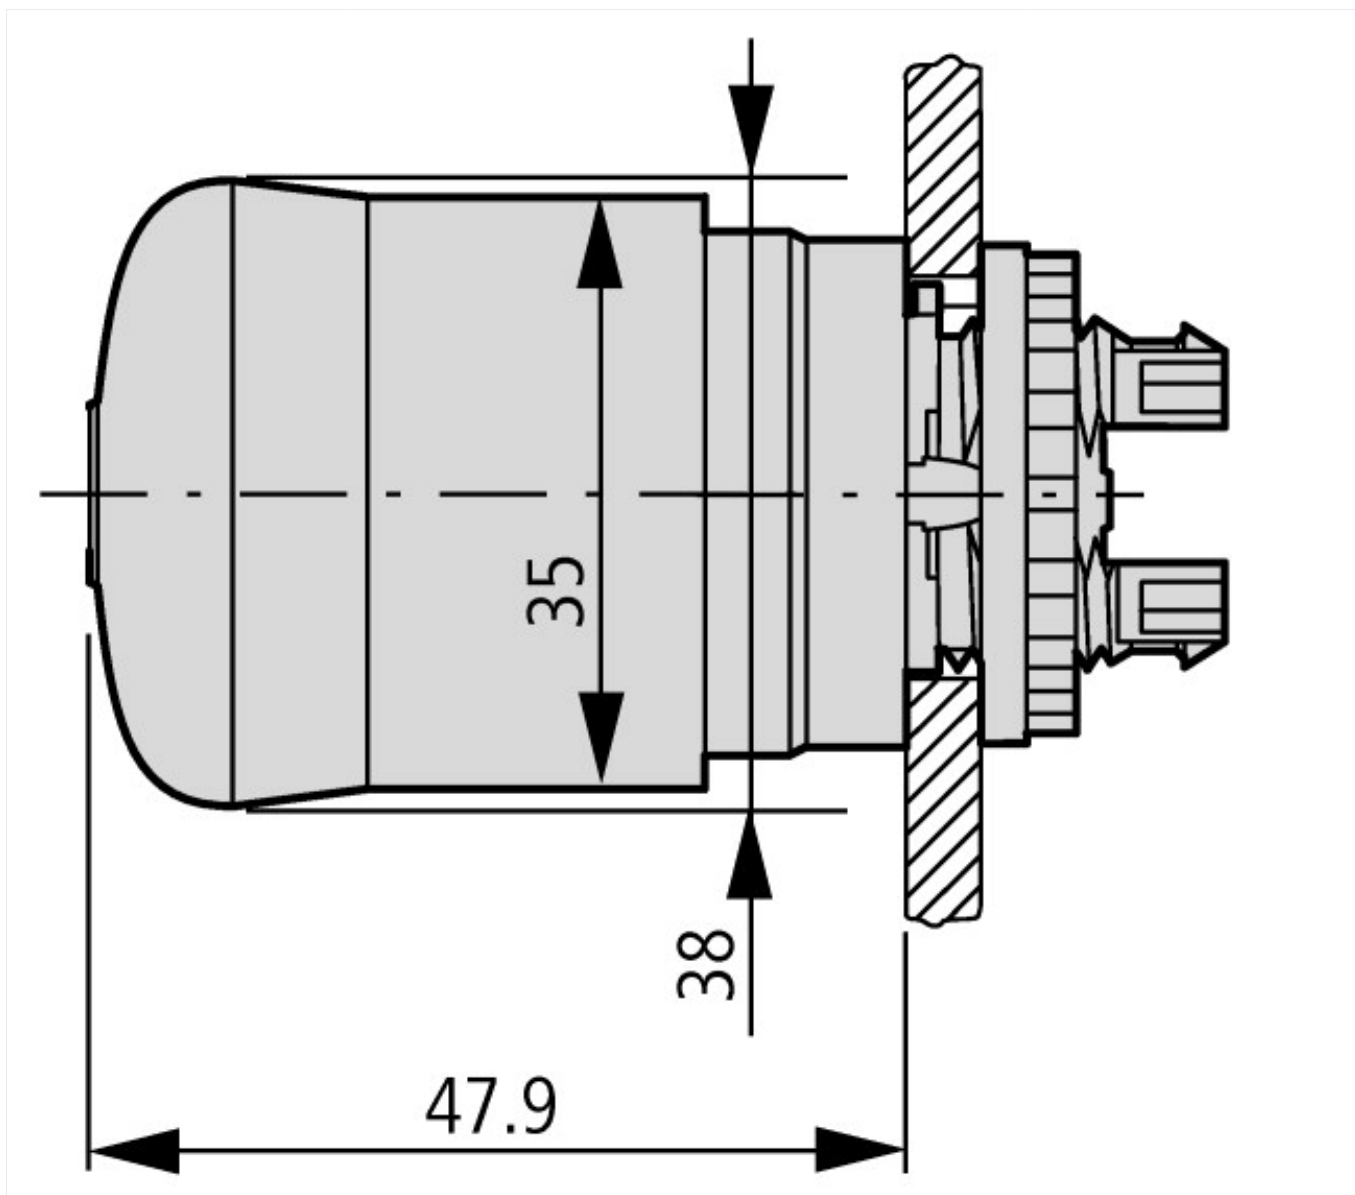

Hole diameter		mm	22
Width opening		mm	22
Height meter opening		mm	6
Degree of protection (IP)			IP67
Type of button			Flat
Suitable for illumination			Yes
Switching function latching			Yes
Spring-return			No
With front ring			No
Material front ring			-
Colour front ring			Chrome
Suitable for emergency stop			Yes
Unlocking method			Turn unlatching mechanism

Dimensions

Additional product information (links)

IL04716005Z RMQ-Titan: Emergency stop buttons, Emergency stop buttons | IL04716002Z*.pdf;IL04716002Z

IL04716005Z RMQ-Titan: Emergency stop buttons, Emergency stop buttons | IL04716002Z*.pdf;IL04716002Z

<ftp://ftp.moeller.net/DOCUMENTATION/AWA_INSTRUCTIONS/IL04716005Z2012_02.pdf>