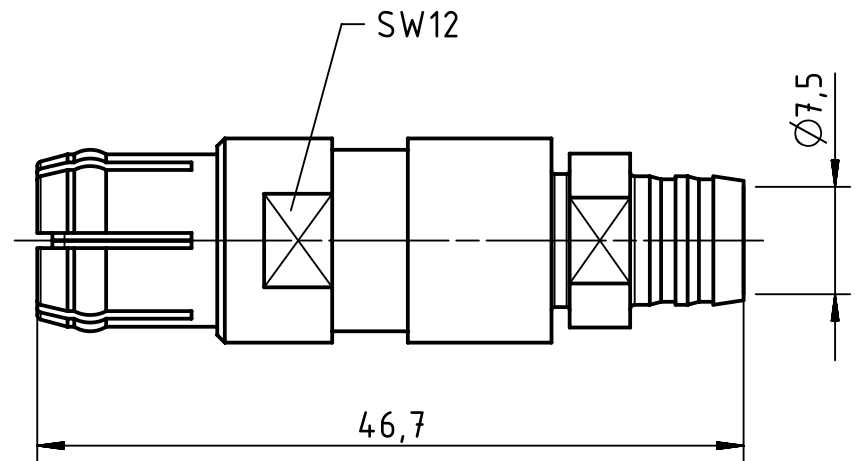

1 2 3 4 5 6

A

B

C

D

kind of delivery: piece parts

	All Dimensions in mm Original Size DIN A4		Scale 2:1	Free size tol.		Ref.		
						Sub.		
	All rights reserved		Created by RULLKOETTER	Inspected by NICTERLEIN	Standardisation TIEMANNA	Date 2016-03-03	State Final Release	
	Department EL PD - DE		Title Han Coax ETCS-contact-female; D=7,5mm				Doc-Key / ECM-Nr. 100509583/UGD/000/B 500000101103	
HARTING Electric GmbH & Co. KG D-32339 Espelkamp			Type TB	Number 09 15 001 6201			Rev. B	Page 1/1