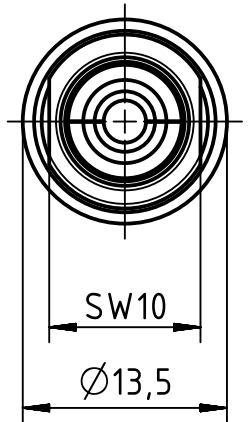

1 2 3 4 5 6

A

B

C

D

kind of delivery: piece parts

	All Dimensions in mm Original Size DIN A4		Scale 2:1	Free size tol.		Ref.		
						Sub.		
	All rights reserved		Created by RULLKOETTER	Inspected by NICTERLEIN	Standardisation TIEMANNA	Date 2016-03-03	State Final Release	
	Department EL PD - DE		Title Han Coax ETCS-contact-female; D=7,5mm				Doc-Key / ECM-Nr. 100509583/UGD/000/B 500000101103	
HARTING Electric GmbH & Co. KG D-32339 Espelkamp			Type TB	Number 09 15 001 6201			Rev. B	Page 1/1