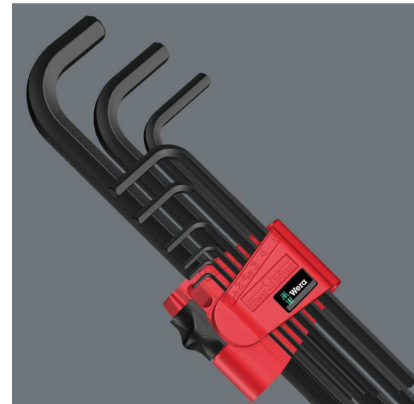

4013288019554

967 PKL TORX® L-key, BlackLaser, TX 20

EAN: 4013288019554

Code:

05024202001

Type: 967 PKL TORX®

Size: TX 20x96

High-quality L-key for TORX® socket screws. With ball end on the long arm enabling angled screwdriving jobs. The BlackLaser surface offers enhanced corrosion protection. Abrasion-resistant size marking for easy access.