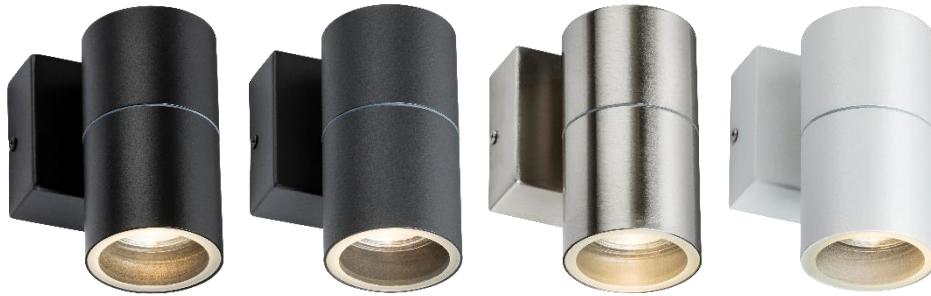

DATASHEET

OWALL1xx
230V IP54 GU10
Single Wall Light

www.mlaccessories.co.uk

MLA PART CODE	OWALL1BK	OWALL1A	OWALL1BC	OWALL1W
DESCRIPTION	230V IP54 GU10 Single Wall Light			
FINISH	Black	Anthracite	Brushed Chrome	White
NETT WEIGHT (KG)	0.52			
DIMENSIONS (MM)	Body Diameter – 60 Body Height - 110 Base Height – 71 Base Width - 81 Projection – 96			
MAX WATTAGE (W)	20			
LAMP BASE	GU10			
LAMP TYPE	Halogen / LED Compatible			
INPUT VOLTAGE	Mains 230V 50Hz			
CONSTRUCTION	Stainless Steel			
CLASS	Class I			
IP RATING	IP54			
DIMMABLE	Dependent on lamp			
WARRANTY	2 Years			
ORIGIN OF MANUFACTURE	China			
DECLARATION OF CONFORMITY (HELD ON FILE)	Yes			
MANUFACTURED IN ACCORDANCE WITH	BS EN 60598			
EAN	5056270818512	5056270818604	5056270818611	5056270818628