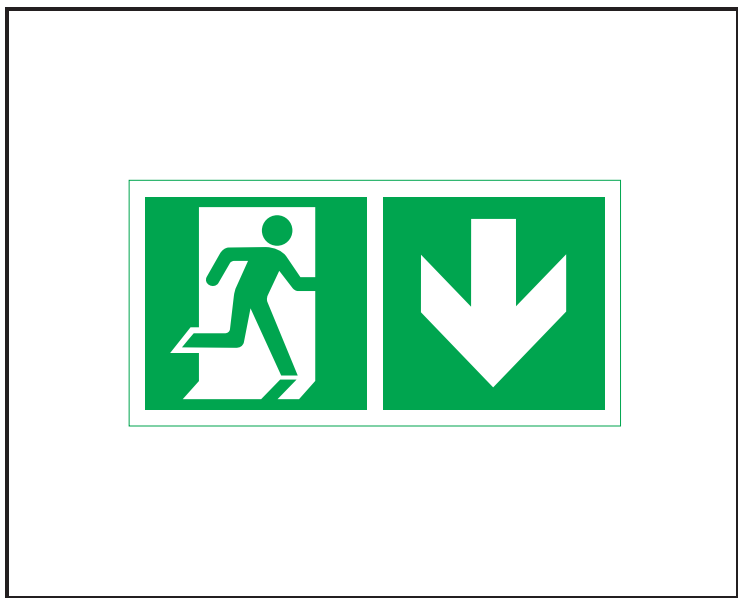

Datasheet

ENGLISH

RS Article Number	:	8134524
Description	:	Emergency Exit Down Sign Label

Standards Met	:	ISO 7010
Color	:	Green Background White Image (As Per Photo)
Text Message	:	Emergency Exit Down Sign
Material	:	Vinyl
Size	:	300mm x 150mm
Mounting Type	:	Self Adhesive
Text Language	:	None
Sign Description	:	Emergency Exit Down Sign
Category	:	Safety Signs

Note : Image above is not to the scale.