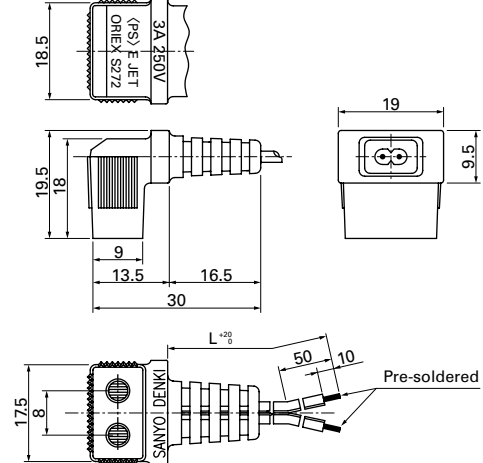

Model No. : 489-006-L10/489-006-L21/489-006-L35

For 120×120×38mm

Model No. : 489-037-L10/489-037-L21/489-037-L35

For 120×120×38mm

Model No. : 489-1618-L10/489-1618-L21/489-1618-L28

straight  
160×160×51mm

Model No. : 489-1619-L10/489-1619-L21

L-shaped  
φ172mm×51mm  
160×160×51mm

Power cord length

Model	Power cord length(mm)
- L10	1,000
- L21	2,100
- L28	2,800
- L35	3,500

●Be careful when removing the plug/cord out of the package.

**Plug cord**

**UL/CSA CERTIFIED(Unit : mm)**

**Model No. : 489-007-L10/489-007-L21**

UL FILE No.E50197 CSA FILE No.LR67048  
For 120×120×38mm

**Model No. : 489-047-L10/489-047-L21**

UL FILE No.E50197 CSA FILE No.LR67048  
For 120×120×25mm  
92×92×25mm  
80×80×25mm  
80×80×38mm

**Model No. : 489-084-L10/489-084-L21**

UL FILE No.E50197 CSA FILE No.LR67048  
L-shaped  
For φ172mm×51mm  
160×160×51mm

**Model No. : 489-086-L10/489-086-L21**

UL FILE No.E50197 CSA FILE No.LR67048  
straight  
For 160×160×51mm