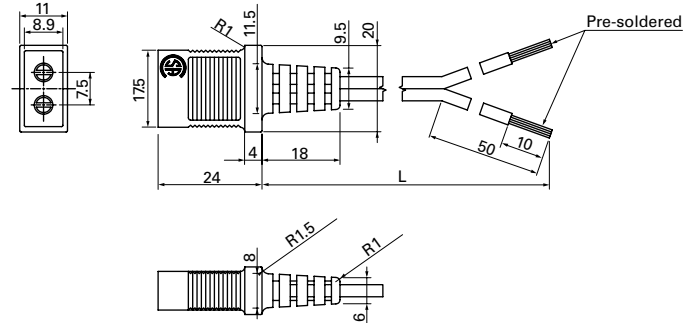

L-shaped  
φ172mm×51mm  
160×160×51mm

Power cord length

Model	Power cord length(mm)
- L10	1,000
- L21	2,100
- L28	2,800
- L35	3,500

●Be careful when removing the plug/cord out of the package.

**Plug cord**

**UL/CSA CERTIFIED(Unit : mm)**

**Model No. : 489-007-L10/489-007-L21**

UL FILE No.E50197 CSA FILE No.LR67048  
For 120×120×38mm

**Model No. : 489-047-L10/489-047-L21**

UL FILE No.E50197 CSA FILE No.LR67048  
For 120×120×25mm  
92×92×25mm  
80×80×25mm  
80×80×38mm

**Model No. : 489-084-L10/489-084-L21**

UL FILE No.E50197 CSA FILE No.LR67048  
L-shaped  
For φ172mm×51mm  
160×160×51mm

**Model No. : 489-086-L10/489-086-L21**

UL FILE No.E50197 CSA FILE No.LR67048  
straight  
For 160×160×51mm

**Power cord length**

Model	Power cord length(mm)
- L10	1,000
- L21	2,100

●Be careful when removing the plug/cord out of the package.