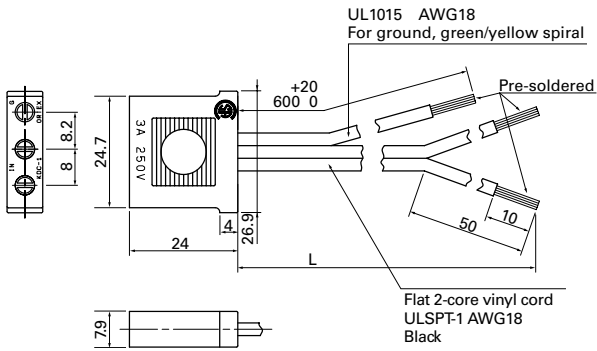

Model No. : 489-006-L10/489-006-L21/489-006-L35

For 120×120×38mm

Model No. : 489-037-L10/489-037-L21/489-037-L35

For 120×120×38mm

Model No. : 489-1618-L10/489-1618-L21/489-1618-L28

straight  
160×160×51mm

Model No. : 489-1619-L10/489-1619-L21

L-shaped  
φ172mm×51mm  
160×160×51mm

Power cord length

Model	Power cord length(mm)
- L10	1,000
- L21	2,100
- L28	2,800
- L35	3,500

●Be careful when removing the plug/cord out of the package.

**Plug cord**

**UL/CSA CERTIFIED(Unit : mm)**

**Model No. : 489-007-L10/489-007-L21**

UL FILE No.E50197 CSA FILE No.LR67048  
For 120×120×38mm

**Model No. : 489-047-L10/489-047-L21**

UL FILE No.E50197 CSA FILE No.LR67048  
For 120×120×25mm  
92×92×25mm  
80×80×25mm  
80×80×38mm

**Model No. : 489-084-L10/489-084-L21**

UL FILE No.E50197 CSA FILE No.LR67048  
L-shaped  
For φ172mm×51mm  
160×160×51mm

**Model No. : 489-086-L10/489-086-L21**

UL FILE No.E50197 CSA FILE No.LR67048  
straight  
For 160×160×51mm