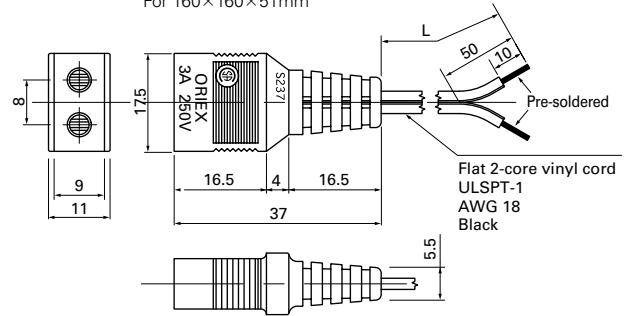

L-shaped  
φ172mm×51mm  
160×160×51mm

Power cord length

Model	Power cord length(mm)
- L10	1,000
- L21	2,100
- L28	2,800
- L35	3,500

●Be careful when removing the plug/cord out of the package.

**Plug cord**

**UL/CSA CERTIFIED(Unit : mm)**

**Model No. : 489-007-L10/489-007-L21**

UL FILE No.E50197 CSA FILE No.LR67048  
For 120×120×38mm

**Model No. : 489-047-L10/489-047-L21**

UL FILE No.E50197 CSA FILE No.LR67048  
For 120×120×25mm  
92×92×25mm  
80×80×25mm  
80×80×38mm

**Model No. : 489-084-L10/489-084-L21**

UL FILE No.E50197 CSA FILE No.LR67048  
L-shaped  
For φ172mm×51mm  
160×160×51mm

**Model No. : 489-086-L10/489-086-L21**

UL FILE No.E50197 CSA FILE No.LR67048  
straight  
For 160×160×51mm

**Power cord length**

Model	Power cord length(mm)
- L10	1,000
- L21	2,100

●Be careful when removing the plug/cord out of the package.