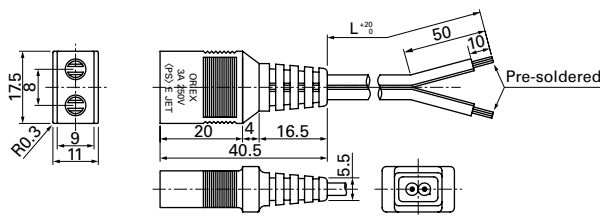

Model No. : 489-006-L10/489-006-L21/489-006-L35

For 120×120×38mm

Model No. : 489-037-L10/489-037-L21/489-037-L35

For 120×120×38mm

Model No. : 489-1618-L10/489-1618-L21/489-1618-L28

straight  
160×160×51mm

Model No. : 489-1619-L10/489-1619-L21

L-shaped  
φ172mm×51mm  
160×160×51mm

Power cord length

Model	Power cord length(mm)
- L10	1,000
- L21	2,100
- L28	2,800
- L35	3,500

●Be careful when removing the plug/cord out of the package.

**Plug cord**

**UL/CSA CERTIFIED(Unit : mm)**

**Model No. : 489-007-L10/489-007-L21**

UL FILE No.E50197 CSA FILE No.LR67048  
For 120×120×38mm

**Model No. : 489-047-L10/489-047-L21**

UL FILE No.E50197 CSA FILE No.LR67048  
For 120×120×25mm  
92×92×25mm  
80×80×25mm  
80×80×38mm

**Model No. : 489-084-L10/489-084-L21**

UL FILE No.E50197 CSA FILE No.LR67048  
L-shaped  
For φ172mm×51mm  
160×160×51mm

**Model No. : 489-086-L10/489-086-L21**

UL FILE No.E50197 CSA FILE No.LR67048  
straight  
For 160×160×51mm