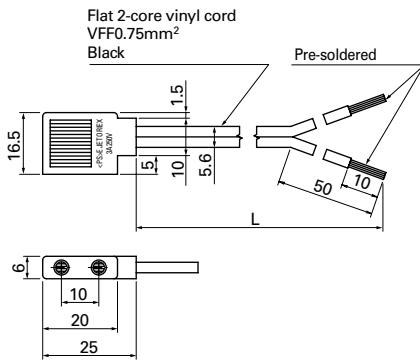

Products compliant with Electrical Appliance and Material Safety Law(Unit : mm)

Model No. : 489-008-L10/489-008-L21/489-008-L35

For 80×80×42mm

Model No. : 489-016-L10/489-016-L21

For 120×120×25mm  
92×92×25mm  
80×80×25mm  
80×80×38mm

L-shaped  
φ172mm×51mm  
160×160×51mm

Power cord length

Model	Power cord length(mm)
- L10	1,000
- L21	2,100
- L28	2,800
- L35	3,500

●Be careful when removing the plug/cord out of the package.

**Plug cord**

**UL/CSA CERTIFIED(Unit : mm)**

**Model No. : 489-007-L10/489-007-L21**

UL FILE No.E50197 CSA FILE No.LR67048  
For 120×120×38mm

**Model No. : 489-047-L10/489-047-L21**

UL FILE No.E50197 CSA FILE No.LR67048  
For 120×120×25mm  
92×92×25mm  
80×80×25mm  
80×80×38mm

**Model No. : 489-084-L10/489-084-L21**

UL FILE No.E50197 CSA FILE No.LR67048  
L-shaped  
For φ172mm×51mm  
160×160×51mm

**Model No. : 489-086-L10/489-086-L21**

UL FILE No.E50197 CSA FILE No.LR67048  
straight  
For 160×160×51mm