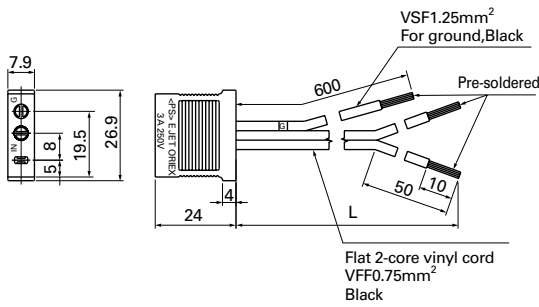

Products compliant with Electrical Appliance and Material Safety Law(Unit : mm)

Model No. : 489-008-L10/489-008-L21/489-008-L35

For 80×80×42mm

Model No. : 489-016-L10/489-016-L21

For 120×120×25mm  
92×92×25mm  
80×80×25mm  
80×80×38mm

Model No. : 489-006-L10/489-006-L21/489-006-L35

For 120×120×38mm

Model No. : 489-037-L10/489-037-L21/489-037-L35

For 120×120×38mm

Model No. : 489-1618-L10/489-1618-L21/489-1618-L28

straight  
160×160×51mm

Model No. : 489-1619-L10/489-1619-L21

L-shaped  
φ172mm×51mm  
160×160×51mm

Power cord length

Model	Power cord length(mm)
- L10	1,000
- L21	2,100
- L28	2,800
- L35	3,500

●Be careful when removing the plug/cord out of the package.

**Plug cord**

**Model No. : 489-084-L10/489-084-L21**

UL FILE No.E50197 CSA FILE No.LR67048  
L-shaped  
For φ172mm×51mm  
160×160×51mm

**Model No. : 489-086-L10/489-086-L21**

UL FILE No.E50197 CSA FILE No.LR67048  
straight  
For 160×160×51mm