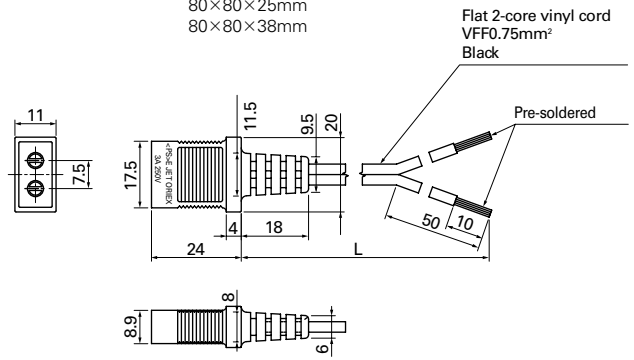

Products compliant with Electrical Appliance and Material Safety Law(Unit : mm)

Model No. : 489-008-L10/489-008-L21/489-008-L35

For 80×80×42mm

Model No. : 489-016-L10/489-016-L21

For 120×120×25mm  
92×92×25mm  
80×80×25mm  
80×80×38mm

L-shaped  
φ172mm×51mm  
160×160×51mm

Power cord length

Model	Power cord length(mm)
- L10	1,000
- L21	2,100
- L28	2,800
- L35	3,500

●Be careful when removing the plug/cord out of the package.

**Plug cord**

**UL/CSA CERTIFIED(Unit : mm)**

**Model No. : 489-007-L10/489-007-L21**

UL FILE No.E50197 CSA FILE No.LR67048  
For 120×120×38mm

**Model No. : 489-047-L10/489-047-L21**

UL FILE No.E50197 CSA FILE No.LR67048  
For 120×120×25mm  
92×92×25mm  
80×80×25mm  
80×80×38mm

**Model No. : 489-084-L10/489-084-L21**

UL FILE No.E50197 CSA FILE No.LR67048  
L-shaped  
For φ172mm×51mm  
160×160×51mm

**Model No. : 489-086-L10/489-086-L21**

UL FILE No.E50197 CSA FILE No.LR67048  
straight  
For 160×160×51mm