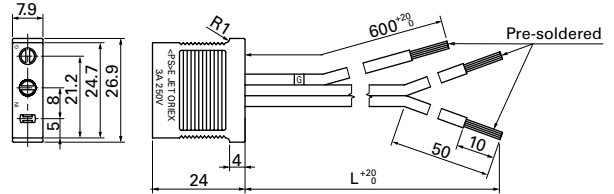

Products compliant with Electrical Appliance and Material Safety Law(Unit : mm)

Model No. : 489-008-L10/489-008-L21/489-008-L35

For 80×80×42mm

Model No. : 489-016-L10/489-016-L21

For 120×120×25mm  
92×92×25mm  
80×80×25mm  
80×80×38mm

Model No. : 489-006-L10/489-006-L21/489-006-L35

For 120×120×38mm

Model No. : 489-037-L10/489-037-L21/489-037-L35

For 120×120×38mm

Model No. : 489-1618-L10/489-1618-L21/489-1618-L28

straight  
160×160×51mm

Model No. : 489-1619-L10/489-1619-L21

L-shaped  
φ172mm×51mm  
160×160×51mm

Power cord length

Model	Power cord length(mm)
- L10	1,000
- L21	2,100
- L28	2,800
- L35	3,500

●Be careful when removing the plug/cord out of the package.

**Plug cord**

**Model No. : 489-084-L10/489-084-L21**

UL FILE No.E50197 CSA FILE No.LR67048  
L-shaped  
For φ172mm×51mm  
160×160×51mm

**Model No. : 489-086-L10/489-086-L21**

UL FILE No.E50197 CSA FILE No.LR67048  
straight  
For 160×160×51mm