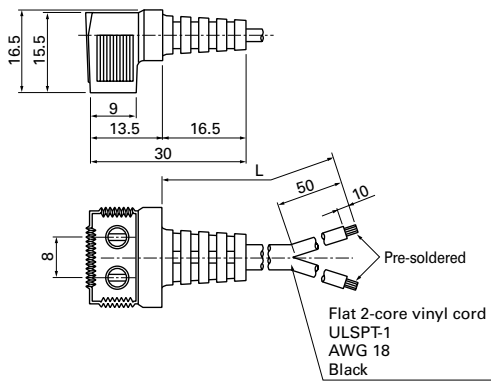

L-shaped  
φ172mm×51mm  
160×160×51mm

Power cord length

Model	Power cord length(mm)
- L10	1,000
- L21	2,100
- L28	2,800
- L35	3,500

●Be careful when removing the plug/cord out of the package.

**Plug cord**

**UL/CSA CERTIFIED(Unit : mm)**

**Model No. : 489-007-L10/489-007-L21**

UL FILE No.E50197 CSA FILE No.LR67048  
For 120×120×38mm

**Model No. : 489-047-L10/489-047-L21**

UL FILE No.E50197 CSA FILE No.LR67048  
For 120×120×25mm  
92×92×25mm  
80×80×25mm  
80×80×38mm

**Model No. : 489-084-L10/489-084-L21**

UL FILE No.E50197 CSA FILE No.LR67048  
L-shaped  
For φ172mm×51mm  
160×160×51mm

**Model No. : 489-086-L10/489-086-L21**

UL FILE No.E50197 CSA FILE No.LR67048  
straight  
For 160×160×51mm

**Power cord length**

Model	Power cord length(mm)
- L10	1,000
- L21	2,100

●Be careful when removing the plug/cord out of the package.