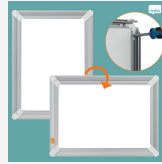

Nobo Premium Plus A4 Poster Frame

This stylish A4 poster frame is ideal for securely displaying notices, posters, advertisements and important information in offices, schools and high traffic areas. Bordered by an modern aluminium 25mm trim, the display frame features stylish corner caps for a sleek and stylish look - perfect for any environment. The snap-open and snap-close design allows for quick and easy hassle-free document changes - ideal for both temporary or permanent displays. The sign holder is easy to mount and comes with a complete mounting kit. Designed with a concealed mount system, it can be easily installed in either landscape or portrait orientation. An anti-glare polypropylene cover protects your document from dirt and moisture while keeping it clearly visible. The non-reflective surface is also easy to wipe clean, ensuring your message always looks its best. A4 poster frame size. Be clear with Nobo.

Attributes

- Wall-mounted A4 snap frame ideal for offices, educational settings, hospitals, hospitality and more.
- Modern aluminium 25mm frame with stylish corner caps for a sleek finish - perfect for any environment.
- Quick and easy poster change for temporary and permanent documents with its snap frame design.
- Poster display is easy to mount and comes with a complete mounting kit. Designed with a concealed mounting system.
- Can be fixed to the wall in portrait and landscape format for flexibility.
- Polypropylene anti-glare cover ensures clear and stand out communication and protection from dirt and moisture.
- Create your own free downloadable signs by visiting the Nobo Sign Maker website that has over 100 templates