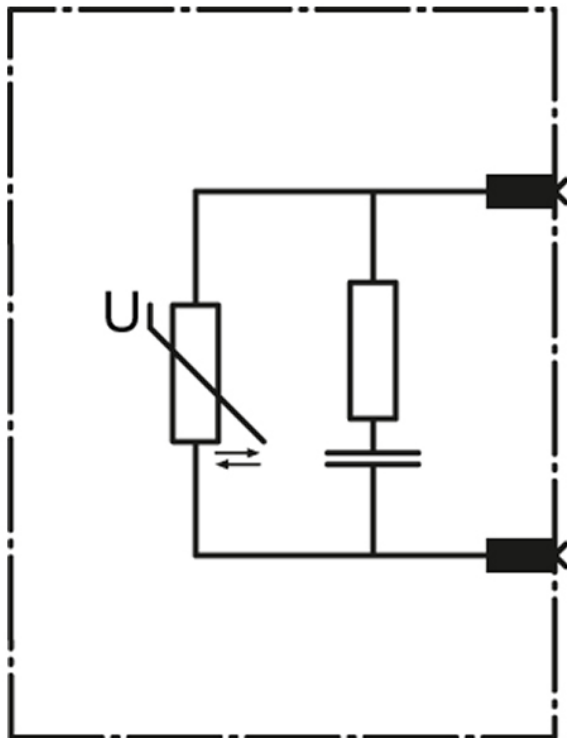

last change: