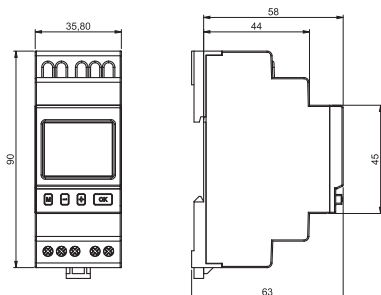

easy

...switch easy

basic extended premium

Digital time switches SC 18.x4 *easy astr*

for DIN-rail mounting [paladin 170 4x4 *easy*]

SC 18.14 *easy* / paladin 170 414 *easy*

SC 18.24 *easy* / paladin 170 424 *easy*