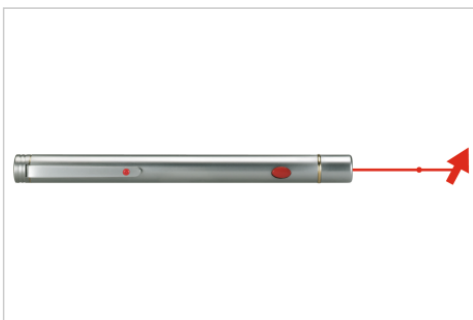

LX4 laser pointer red

- Power: lesser than 1 mW
- Red laser dot, diameter approx. 4 mm
- Range: 100 m
- Comes complete with case, batteries and a user manual
- Silver metal casing
- Red on / off button
- Battery: (AAA) battery SUM4R03
- Weight incl. batteries: 54 g
- Product size: 14 cm

Ref.: **7-575700**

EAN: **8713797042789**