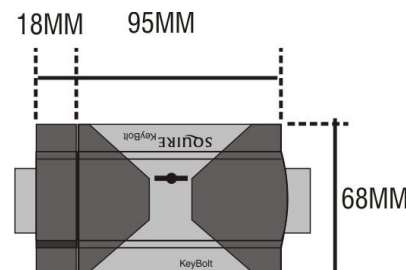

Recommended For

Sheds, gates, cupboards, storage areas, cabinets, lockers, small vans, and doors.

Model	Body Width	Body Length	Body Depth	Bolt Material	Body Material	Mechanism
Keybolt	68mm	135mm	30mm	Steel	Steel	4 Lever