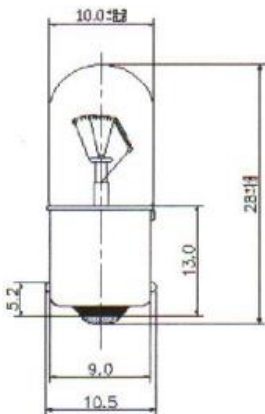

Datasheet

Filament Indicator Lamp

RS Stock number 104-884

Dimensions: (mm)

Specification

Structure		Design Characteristics	
Bulb Type	T3 ¼ Clear	Voltage	48V
Bulb Diameter	Ø10.5 Max	Amperage	42mA±10%
Length	29.0 Max	Life Hours	5000 Hours
Base Type	Ba9s	Filament Type	Vacuum Type
		Luminous Flux	6.3Lm±20%