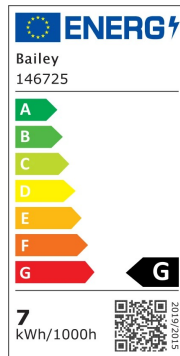

**LED Spot Switch 3W-7W 220-500lm 830-865 38° TP Black**

Article number: 146725

BAI LED Recessed Spot Adjustable Switch 3CCT 3W=220lm 5W=300lm 7W=500lm 3000K 4000K 6500K 38° Thermoplastic Matt Black 90x25mm IP20 IK03 Cable 190mm 2x0.75mm<sup>2</sup> 230V-240V

Cut Out  
Ø68

**General ETIM properties**

ETIM group	Luminaires
ETIM class	Downlight/spot/floodlight
Name	LED Spot Switch 3W-7W 220-500lm 830-865 38° TP Black
Brand	Bailey
Productseries	BaiLum recessed
Producttype	LED Spot Switch

Dimming Touch and Dim	No
Dimming Zigbee	No
Dimming with push-button	No
Reflector	High-gloss
Light distributor	Other
Light distribution	Symmetric
Beam angle	21-40° - Medium beam
Light outlet	Direct
Colour rendering index CRI	80-89
Rated lifetime L70/B50 at 25 °C [h]	15000
Impact strength	IK03
Protection class according to IEC 61140	II
Rated ambient temperature according to IEC 62722-2-1 [°C]	-10 - 25
Suitable for lamp power [W]	3 - 7
Colour of light	White
Emergency power supply system	None
Flickering value Pst LM	0.01
Constant light output (CLO)	No
Colour of light adjustable	Positions
Luminous flux adjustable	Positions
Beam angle adjustable	No
Stroboscope effect value SVM	0.01
Width [mm]	68
Height/depth [mm]	25
Length [mm]	90
Outer diameter [mm]	90
Type of wiring	Ending
Conductor cross section [mm²]	0.75
Connection type	Other
Power factor	0.5
Filament test according to IEC 60695-2-11	650 °C - 30 s
Photobiological safety according to EN 62471	RG0
Reflector colour	Other
Luminaire with limited surface temperature, sign "D" according to EN 60598-2-24	No
Covering of the luminaire with thermally insulating material possible	No
Number of poles	2
Suitable for workplace according to EN 12464-1	No
Nominal current [mA]	55 - 55
Energy efficiency class of the light source according to EU regulation 2019/2015	G
Compatible with Apple HomeKit	No
Colour consistency (McAdam ellipse)	SDCM6