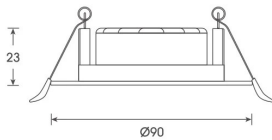

**LED Spot Switch 3W-7W 220-500lm 830-865 38° TP Black**

Article number: 146725

BAI LED Recessed Spot Adjustable Switch 3CCT 3W=220lm 5W=300lm 7W=500lm 3000K 4000K 6500K 38° Thermoplastic Matt Black 90x25mm IP20 IK03 Cable 190mm 2x0.75mm<sup>2</sup> 230V-240V

This round adjustable LED (furniture)spot has two switches. The wattage and therefore the lumen value can be set in three positions (220/300/500lm). With the second switch, three different light colours can be selected (3000K/4000K/6500K). These switches are located on top of the spot. The housing is matt and is made of thermoplastic. The light of this spot is "flicker-free". Ambient temperature: -10°C to +45°C.