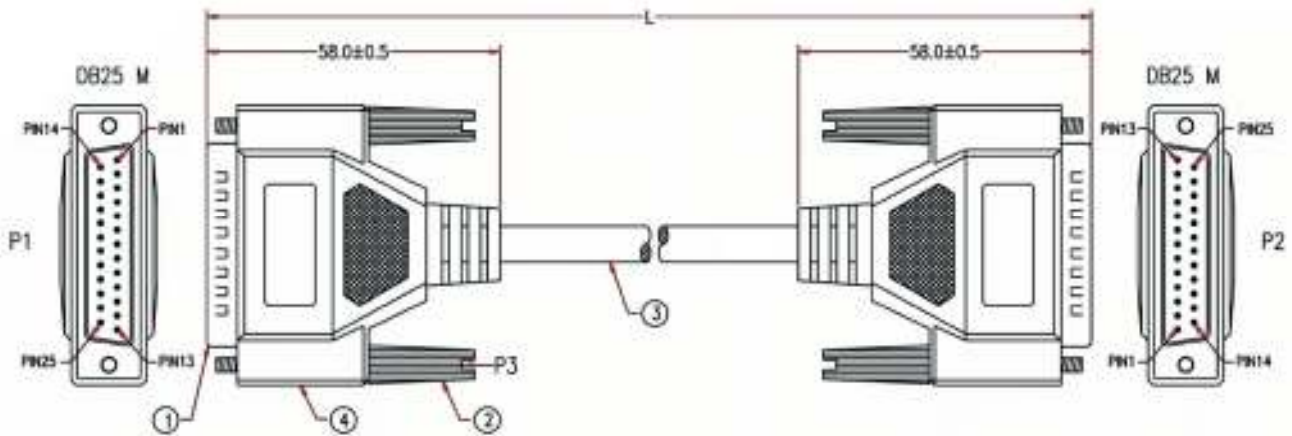

Datasheet

RS PRO 6m D25 Way M to D25 Way Male Straight Through Cable

Stock number: 182-8905

EN

Our RS PRO 6m D25 male to D25 male is wire pin to pin has a beige PVC cable flex.

The connector hoods are made from beige PVC and have a strain relief on the end of the hood to support the cable and to stop the cable from splitting around the hood.

The cable flex has an outer diameter of 7mm and 28awg, the connectors have gold flash pins to help stop corrosion.

4	BLACK PVC TUBE #3.0*30mm
	ALUMINUM FOIL 33*110mm
	MOLDED PE COLOR TRANSPARENT
	MOLDED PVC BEIGE
3	NON-UL 25C 28AWG, ALUM-MYLAR FOIL SHIELDING WITH DRAIN WIRE, OD 7.0mm, JACKET BEIGE
2	MOLDED THUMBSCREW #4-40, LENGTH 46.5mm, BEIGE
1	DB25 MALE, GOLD FLASH ON CONTACTS, BLUE INSULATOR