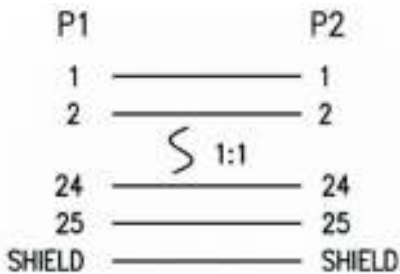

Datasheet

RS PRO 6m D25 Way M to D25 Way Male Straight Through Cable

Stock number: 182-8905

EN

Our RS PRO 6m D25 male to D25 male is wire pin to pin has a beige PVC cable flex.

The connector hoods are made from beige PVC and have a strain relief on the end of the hood to support the cable and to stop the cable from splitting around the hood.

The cable flex has an outer diameter of 7mm and 28awg, the connectors have gold flash pins to help stop corrosion.

4	BLACK PVC TUBE #3.0*30mm
	ALUMINUM FOIL 33*110mm
	MOLDED PE COLOR TRANSPARENT
	MOLDED PVC BEIGE
3	NON-UL 25C 28AWG, ALUM-MYLAR FOIL SHIELDING WITH DRAIN WIRE, OD 7.0mm, JACKET BEIGE
2	MOLDED THUMBSCREW #4-40, LENGTH 46.5mm, BEIGE
1	DB25 MALE, GOLD FLASH ON CONTACTS, BLUE INSULATOR