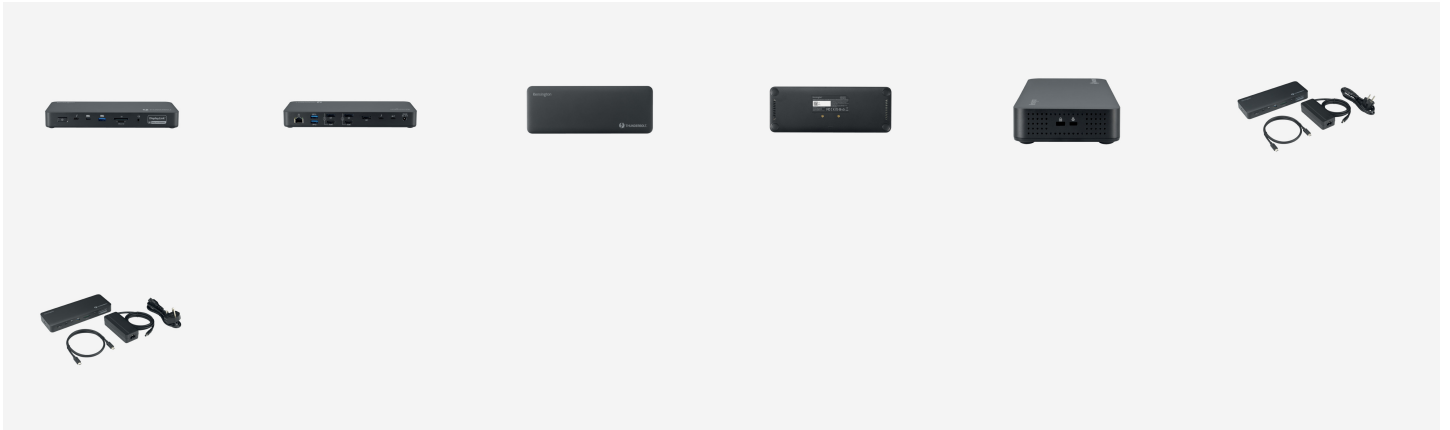

SD5920T EQ Thunderbolt™ 4 Quad 4K Hybrid Dock with DisplayLink® Technology

Supporting up to four external displays on laptops running Windows, macOS and ChromeOS, the SD5920T EQ Thunderbolt™ 4 Quad 4K Hybrid Dock with DisplayLink® Technology is a versatile docking station for unlocking the full potential of Thunderbolt™ 4, Thunderbolt™ 3, USB4® and USB-C® devices. Flexible video connections include 2 x HDMI®/DP ports, 1 x DP port and 1 x Thunderbolt™ 4 port, supporting up to Quad 4K @ 60Hz. Focused on productivity, the SD5920T supports up to 100W Charging (96W certified) to the laptop, 40Gbps data transfer speeds and includes 16 connectivity ports. Partially made with recycled materials. Includes security cable lock slots and 3-year limited warranty. * For MacBook M1/M2/M3/M4 with Pro and Max chipsets (and M3 base chipset when laptop lid is closed), this dock supports up to quad 4K @ 60Hz. It also supports up to triple 4K @ 60Hz for M1/M2 base chipsets.