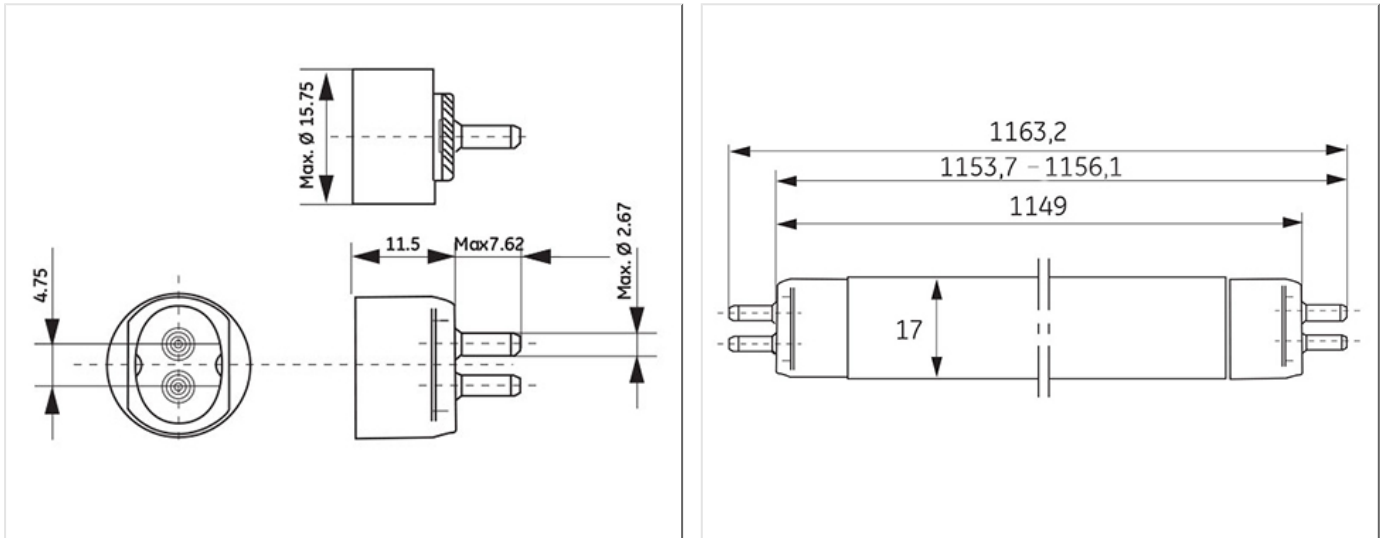

Technical drawing